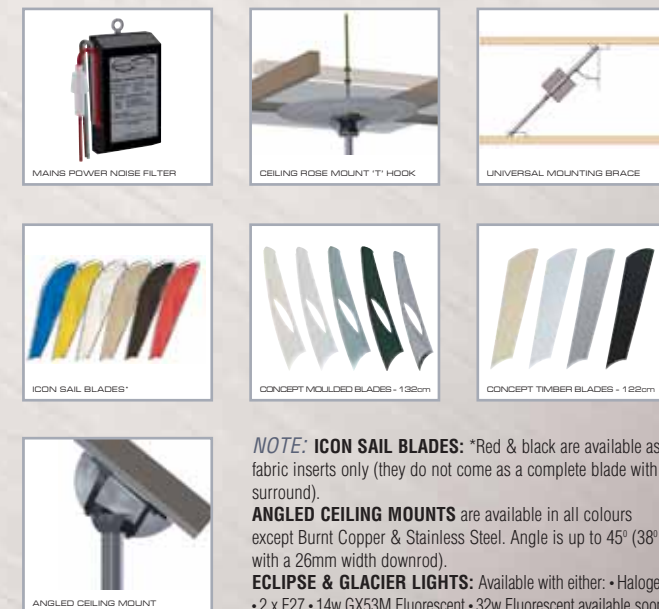

ACCESSORY LIGHTS

COLOUR KEY: Each fan or light has a colour list just above the product description. Please refer to the detail swatch below to determine the colours available for each model. These colours are intended as a guide only, inspection of actual products is recommended.

OTHER ACCESSORIES

NOTE: ICON SAIL BLADES: *Red & black are available as fabric inserts only (they do not come as a complete blade with surround).
 ANGLED CEILING MOUNTS are available in all colours except Burnt Copper & Stainless Steel. Angle is up to 45° (38° with a 26mm width downrod).
 ECLIPSE & GLACIER LIGHTS: Available with either: • Halogen • 2 x E27 • 14w GX53M Fluorescent • 32w Fluorescent available soon.