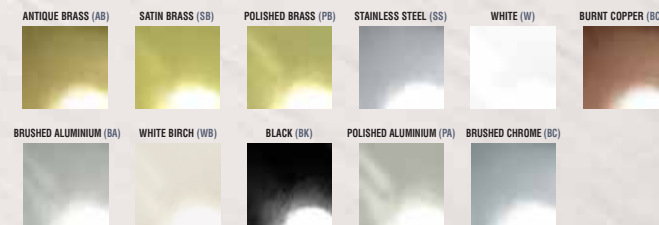

KINETIC

Product Description

WHITE • WHITE BIRCH • BRUSHED ALUMINIUM • POLISHED ALUMINIUM • BLACK
 • 132cm (52") four blade sweep • Australian Design • Die cast Aluminium housing • Timber blades • 12 degree pitch on the blades – greater air flow • Suitable for raked ceilings up to 28 degrees (accessory kit available for up to 45°) • Wall switch designed to suit most Australian wall plates • Light adaptable (accessory kit available in: Halogen, 2 x E14, 14w GX53M Fluorescent, 32w Fluorescent available soon) • Available in 5 colours

TYPHOON TIMBER

Product Description

WHITE • WHITE BIRCH • BRUSHED CHROME • ANTIQUE BRASS • SATIN BRASS • BLACK
 • 132cm (52") four blade fan • Steel motor with timber blades • Suitable for raked ceilings up to 32 degrees (accessory kit available for up to 45°) • Wall switch designed to suit most Australian wall plates • Light adaptable (accessory light kits available) • Available in 7 colours • Also available in 122cm (48") in white, white birch & brushed chrome colours

ACCESSORY LIGHTS

COLOUR KEY: Each fan or light has a colour list just above the product description. Please refer to the detail swatch below to determine the colours available for each model. These colours are intended as a guide only, inspection of actual products is recommended.

OTHER ACCESSORIES

NOTE: ICON SAIL BLADES: *Red & black are available as fabric inserts only (they do not come as a complete blade with surround).
 ANGLED CEILING MOUNTS are available in all colours except Burnt Copper & Stainless Steel. Angle is up to 45° (38° with a 26mm width downrod).
 ECLIPSE & GLACIER LIGHTS: Available with either: • Halogen • 2 x E27 • 14w GX53M Fluorescent • 32w Fluorescent available soon.