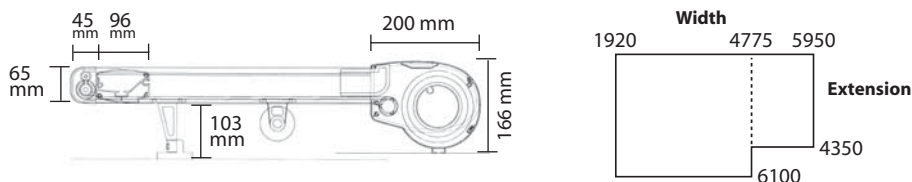

HEADBOX & SIZES

Slimline powder coated extruded aluminium headbox unobtrusively protects and prolongs the life of the system.