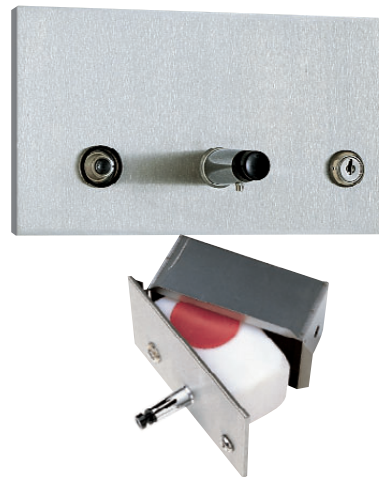

soap dispensers

B4112 Contura™ Surface-mounted Soap Dispenser
Satin Finish Stainless Steel, Patented 180mm [W] x 155mm [H], 1.2L capacity

B4063 Contura™ Recessed Soap Dispenser
As B4112, but recessed, Patented

B822 Contura™ Basin Mounted Liquid Soap Dispenser
Bright Polished Finish, Patented 100mm Spout, 1L capacity

B8226 Contura™ Basin Mounted Liquid Soap Dispenser
As B822, but 150mm Spout, Patented

B822-111 25mm Spacer Kit
To suit models B822, B8226, B922 & B9226. Increases height for higher-rimmed basins.

B4112-HP Contura™ Surface-mounted Soap Dispenser
As B4112, but bright polished

B4112-316 Contura™ Surface-mounted Soap Dispenser
As B4112, but in #316 Stainless Steel

B8601 Panel-mounted Liquid Soap Dispenser
Bright Polished Finish 85mm Spout, 1L capacity

B306 Recessed Soap Dispenser
Satin Finish Stainless Steel, with Tumbler Lock, 1.3L capacity 240mm [W] x 140mm [H]

B922 Contura™ Basin Mounted Liquid Soap Dispenser with Under Counter Reservoir System
Bright Polished Finish, Patented 100mm Spout, 3.3L average capacity