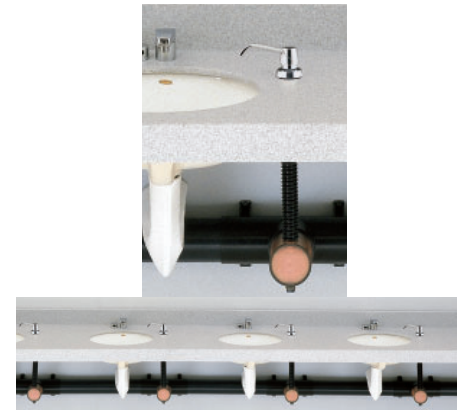

B822 Contura™ Basin Mounted Liquid Soap Dispenser
Bright Polished Finish, Patented 100mm Spout, 1L capacity

B8226 Contura™ Basin Mounted Liquid Soap Dispenser
As B822, but 150mm Spout, Patented

B822-111 25mm Spacer Kit
To suit models B822, B8226, B922 & B9226. Increases height for higher-rimmed basins.

B4112-HP Contura™ Surface-mounted Soap Dispenser
As B4112, but bright polished

B4112-316 Contura™ Surface-mounted Soap Dispenser
As B4112, but in #316 Stainless Steel

B8601 Panel-mounted Liquid Soap Dispenser
Bright Polished Finish 85mm Spout, 1L capacity

B306 Recessed Soap Dispenser
Satin Finish Stainless Steel, with Tumbler Lock, 1.3L capacity 240mm [W] x 140mm [H]

B922 Contura™ Basin Mounted Liquid Soap Dispenser with Under Counter Reservoir System
Bright Polished Finish, Patented 100mm Spout, 3.3L average capacity

B9226 Contura™ Basin Mounted Liquid Soap Dispenser
As B922, but 150mm Spout, Patented

B2111 Surface-mounted Soap Dispenser
Satin Finish Stainless Steel, Patented 120mm [W] x 205mm [H], 1.2L capacity

B2112 Surface-mounted Soap Dispenser
Satin Finish Stainless Steel, Patented 205mm [W] x 120mm [H], 1.2L capacity