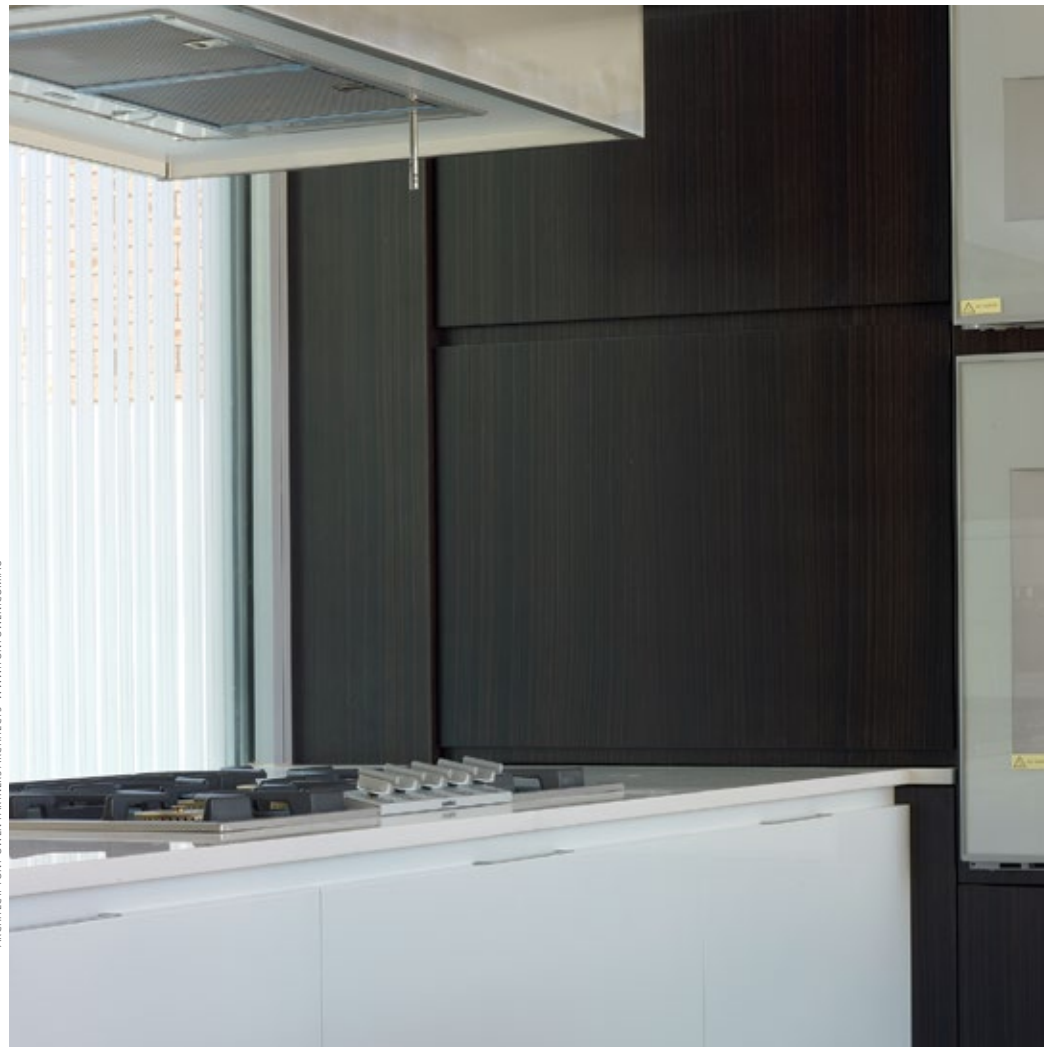

smartstone®
THE BENCHMARK IN STONE

the fine details

Smartstone's Polished Finish is a classic, smooth high polish that will beautifully enhance your choice of colour and pattern.

Further tailor Smartstone to perfectly suit the style of your interior space with your choice of edge profile. Smartstone can be fabricated with any edge profile including these popular styles:

pencil round 40mm

mitred apron 20mm

bullnose 40mm

pencil round 20mm

half bullnose 40mm

lamb's tongue 20mm

bevel edge 20mm

Smartstone is designed to be as low maintenance as it is highly practical. It is easily cleaned with warm, soapy water and a soft cloth – that, and a little common sense, is all it requires! Your Smartstone surface will never require waxing or sealing as the quartz composites create low moisture absorption providing maximum resistance to staining. Tested by the CSIRO, SmartStone is resistant to staining from red wine, coffee, tea, fruit juices and liquid food colouring.