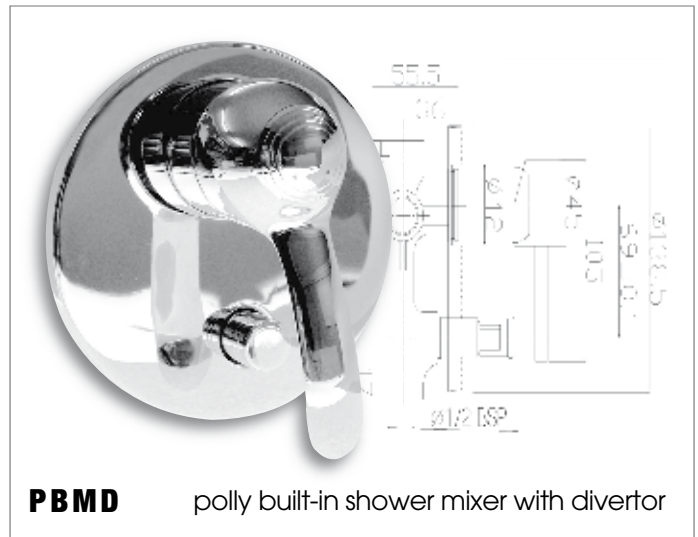

stella

polly