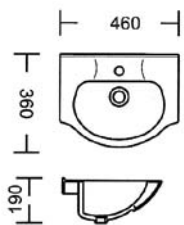

MARIOLA

460mm

WASH BASIN

Ref No. 118750

1 tap hole

MARIOLA

750mm

WASH BASIN

Ref No. 118780