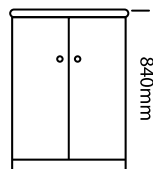

VANITY CORNER UNITS

CALLISTO COMPACT SERIES

FULL WHITE GLOSS CABINETS
WITH CERAMIC BASINS.

OPTIONAL MIRRORS WITH DOWNLIGHTS
SET INTO PELMET. (SEE PAGE 22 & 23)

Armando

Corner vanity
Ref. AR 4080

Callisto
Curved Corner
vanity
Ref. VT 6479