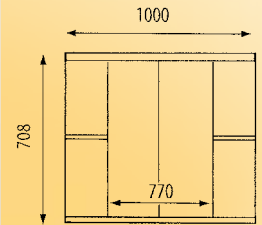

Ref: VT 1090
Mirror cabinet with downlight & shelves.