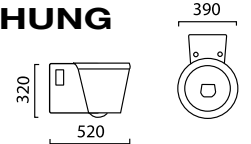

METAL SUPPORT
F/WALL MOUNTED
REF. No. 433
WC 3/6 LITRE
WELS APPROVED

325