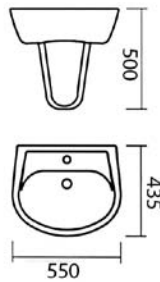

SHROUD

Ref No. 110220

All basins 1 or 3 tap holes

NOVELDA

500mm

VANITY TOP

WASH BASIN

Ref No. 118800

All basins 1 or 3 tap holes