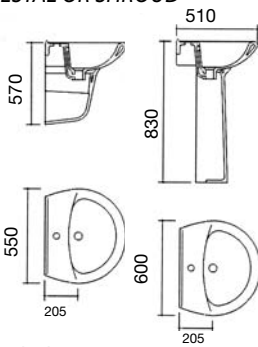

## AVEIRO

WASH BASIN, PEDESTAL OR SHROUD

Shroud  
suitable only  
with 600 Basin  
Ref No.s

550. 103300

600. 103310

Pedestal. 103200

Shroud. 103220

Available 1 or 3 tap holes