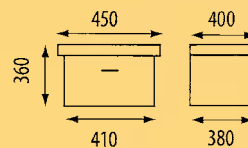

SORRENTO 60

Ref: VTC1- 712

Wall-hung gloss white.

SORRENTO 45

Ref: VT1- 710

Wall-hung gloss white.

THESE COLOURS ARE AVAILABLE.

JARRAH
VELVET

SELECT BEECH

EBONY
MACASSAR

MUSHROOM
LINEA

ECHELON
REDWOOD

WENGE