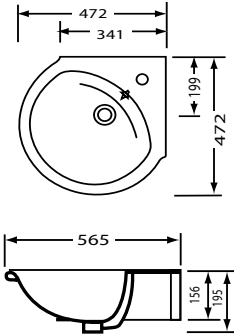

## TINY

WASH BASIN

Left Ref. No. 108710

Right Ref. No. 108700

Available in left or right hand.

Towel rail optional.