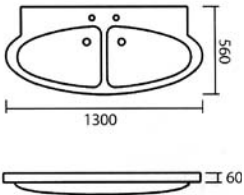

NAU DOUBLE

WASH BASIN

Ref No. 106770

1300mm