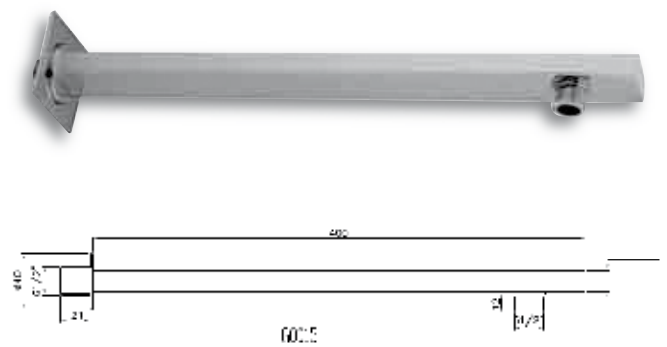

# shower heads & arms

**RSH20**

round rain shower head 200mm brass

**SAC20**

shower arm ceiling mount 200mm

**SRSH**

square rain shower head 200mm brass

**SSA40**