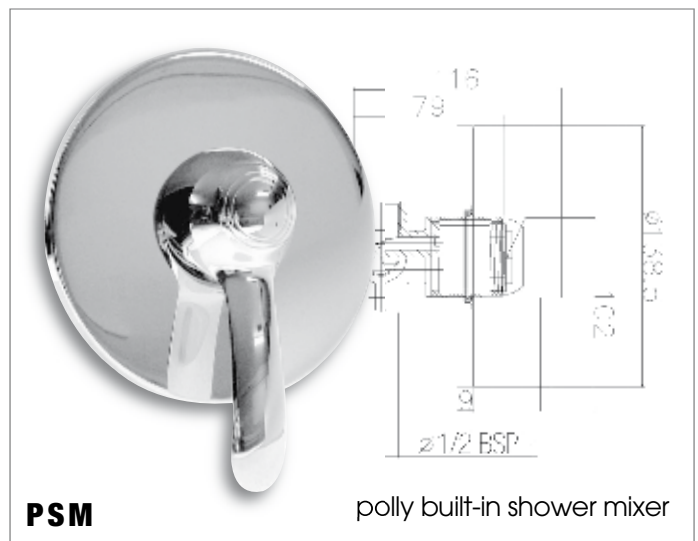

stella

polly