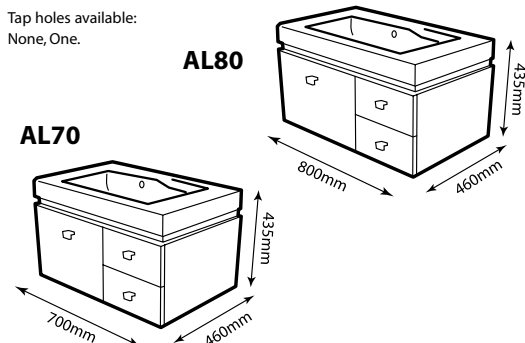

LINHA 80 & 70 BASIN INCLUDING CELESTIAL FURNITURE

Celestial Furniture Features include: Soft close drawer system Graphite Laminex interior Water resistant

Telephone: (02) 4648 3200

BATHROOMWARE WITH A DIFFERENCE