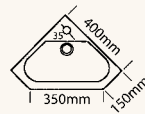

Armando

Corner vanity
Ref. AR 4080