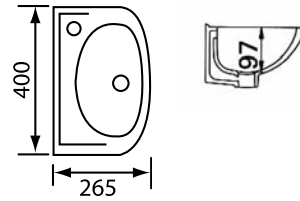

MIRA
WASH BASIN
Ref No. 108310

Available 1 or 2 tap holes