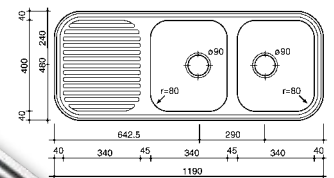

REGENT 30 Cabinet 80 - D=170/170