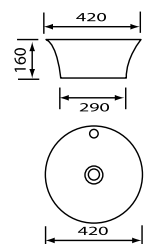

Telephone: (02) 4648 3200

BATHROOMWARE WITH A DIFFERENCE