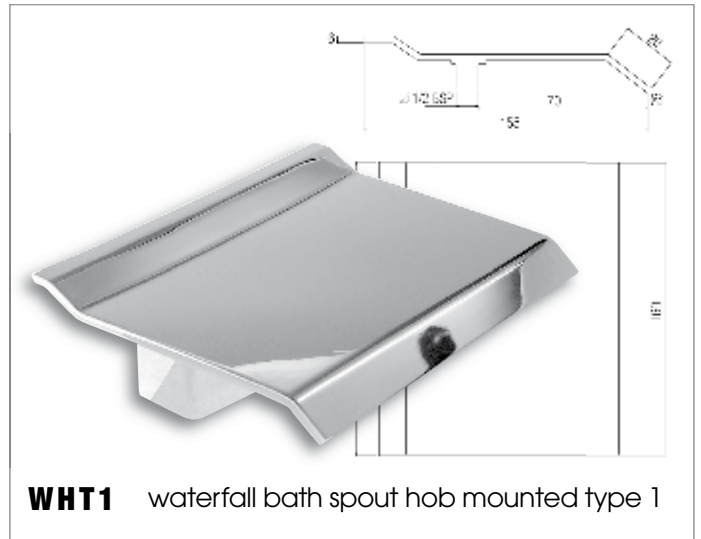

kitchen

spouts