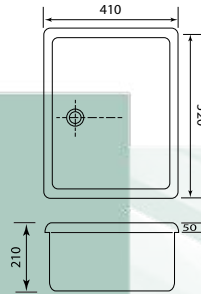

Ref No. C5201