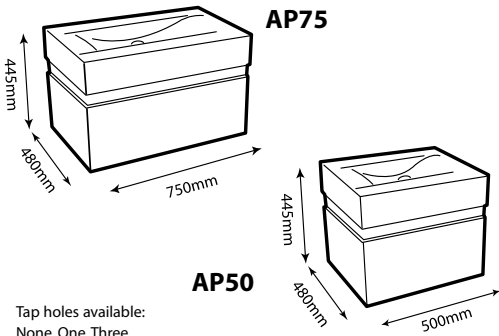

WALL HUNG FURNITURE & CERAMIC BASINS

PLAN 75 & 50 BASIN INCLUDING CELESTIAL FURNITURE