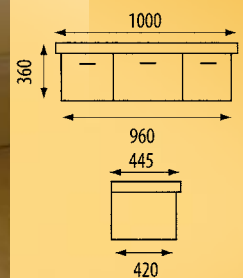

WALL HUNG

Simply stunning. This superb range of wall hung units can be used to compliment most bathroom environments.

SORRENTO 100

Ref: VT1-716D

Wall-hung gloss white, with Sorrento double bowl basin. The same unit can be used with the 100cm single bowl.

SORRENTO 100

Ref: VT1-716

Wall-hung gloss white. With Sorrento single bowl basin.