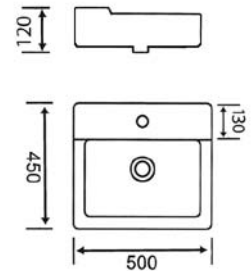

## NOVELDA

500mm

VANITY TOP

WASH BASIN

Ref No. 118800

All basins 1 or 3 tap holes