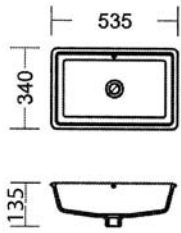

UNDERCOUNTER BASINS

AGRES
Ref No. 118370