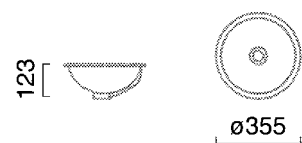

CERAMIC
RECESSED/SEMI RECESSED
BASINS

One or three tap holes

One or three tap holes

One or three tap holes

One or three tap holes