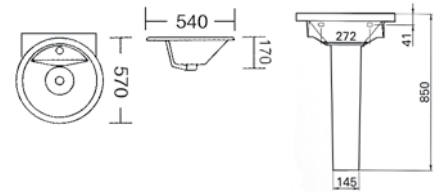

REFLEX RANGE

One tap hole

One or three tap holes

One or three tap holes