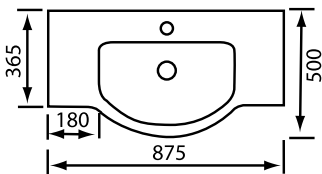

BARCELONA
WASH BASIN
Ref No. 108770