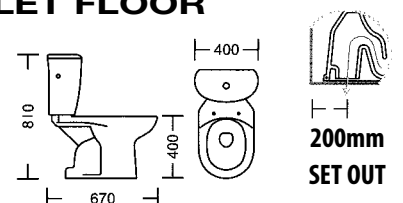

AVEIRO TOILET FLOOR

Ref No. 103021

WATER SUPPLY INLET
L/H SIDE BASE OF CISTERN