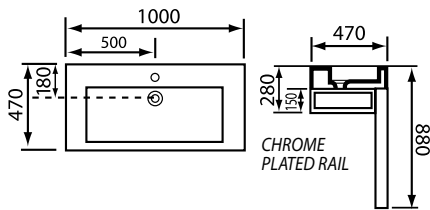

PLAN 100
WASH BASIN
Ref No. 108820