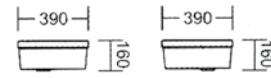

REFLEX RANGE

One tap hole

One or three tap holes

One or three tap holes