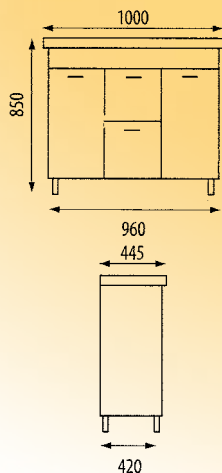

FLOOR VANITIES

SORRENTO 80

Ref: VT1-514

Quality and style- three-way adjustable hinges, adjustable feet, solid ceramic tops and hidden shelf fixings.

SORRENTO 100

Ref: VT1-516 D