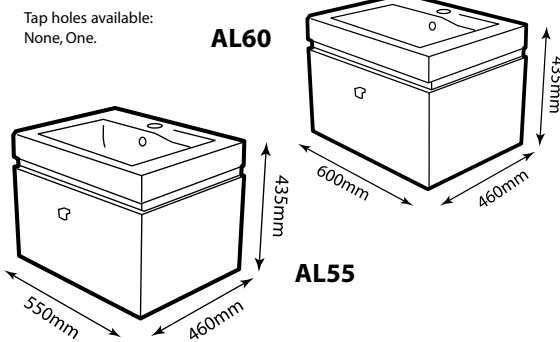

LINHA 60 & 55 BASIN INCLUDING CELESTIAL FURNITURE

ALSO AVAILABLE IN THESE COLOURS.

JARRAH VELVET   SELECT BEECH

EBONY MACASSAR   MUSHROOM LINEA

ECHELON REDWOOD   WENGE