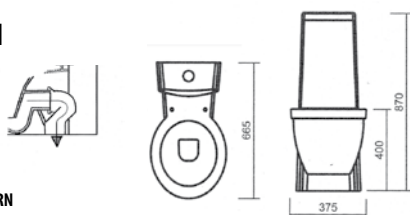

NAU TOILET BACK TO WALL

Ref No. 106021

110-180mm
Adjustable
SET OUT

WATER SUPPLY INLET
L/H SIDE BASE OF CISTERN