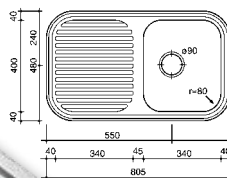

REGENT 10 Cabinet 40 - D=170