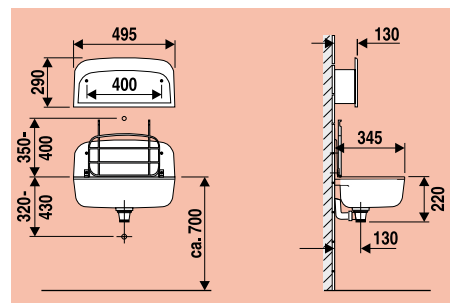

Basin and hose holder manufactured from impact and temperature resistant polypropylene with acid, lye and solvent resistance. Basin with rear splash panel and overflow, complete with 1½ outlet valve, filter, plug, chain and mounting set. Hose holder with practical shelf and mounting set. 10-year guarantee on breakage strength.