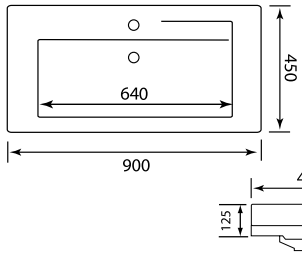

LINHA 80
WASH BASIN
Ref No. 108900