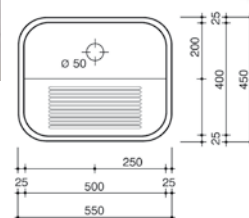

Cabinet 45 - D=160

**REGIDRAIN Cabinet 40 - D=160**

**ROUND BOWL SET D=150/45**

**OTTAWA WALL-MOUNTED**

Cabinet 60 - D=225

Also available as inset sink

SINKWARE WITH A DIFFERENCE

Telephone: (02) 4648 3200