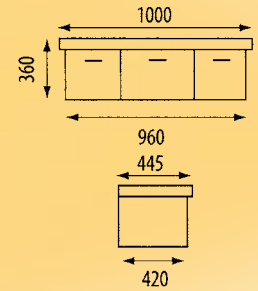

SORRENTO 100

Ref: VT1-716D

Wall-hung gloss white, with Sorrento double bowl basin. The same unit can be used with the 100cm single bowl.

SORRENTO 100

Ref: VT1-716

Wall-hung gloss white. With Sorrento single bowl basin.