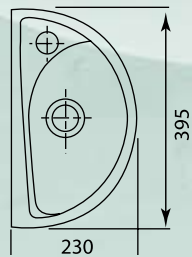

TP040

Available 1 tap hole only