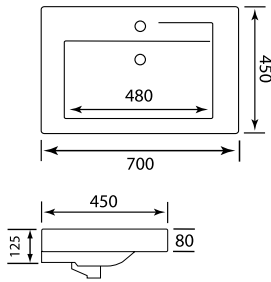

LINHA 70
WASH BASIN
Ref No. 108890