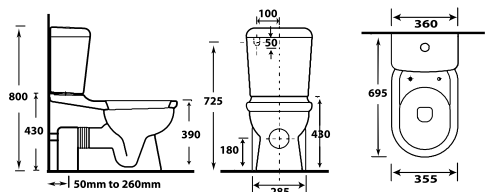

KARIA TOILET BACK TO WALL

Ref No. SC20403

Ref No. ST20403

50-260mm
Adjustable
SET OUT