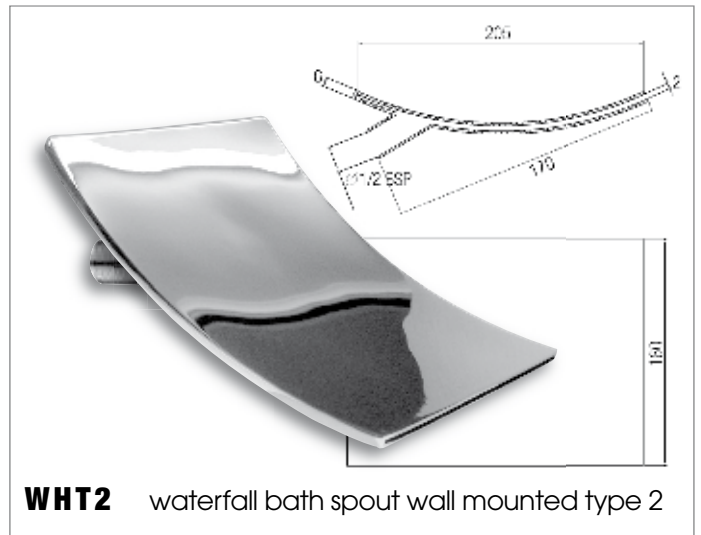

kitchen

spouts