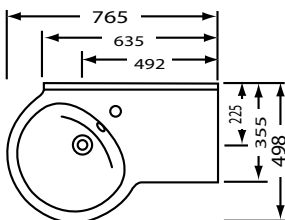

## ASTRO

LEFT WASH BASIN

Left Ref. No. 108860

Right Ref. No. 108850

Available in left or right hand.

Towel rail optional.

All basins one tap hole only

CERAMIC