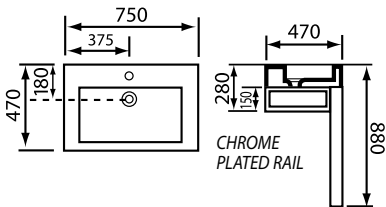

PLAN 75
WASH BASIN
Ref No. 108810