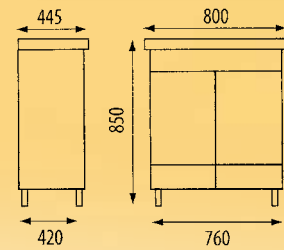

FLOOR VANITIES

SORRENTO 80

Ref: VT1-514

Quality and style- three-way adjustable hinges, adjustable feet, solid ceramic tops and hidden shelf fixings.

SORRENTO 100

Ref: VT1-516 D