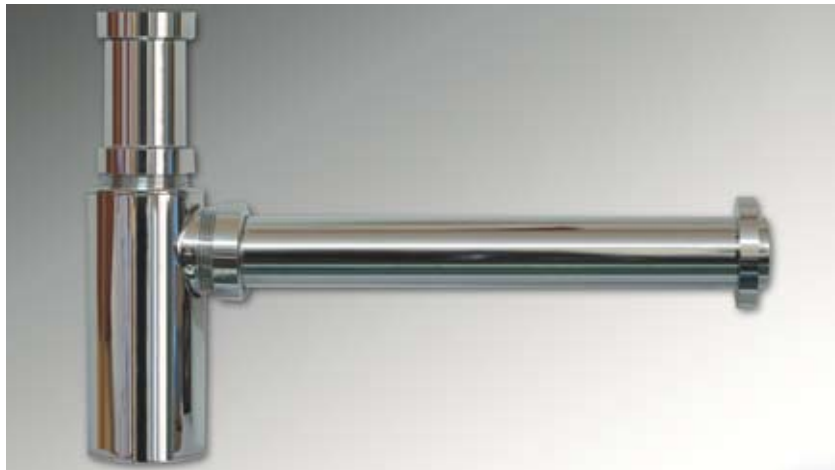

## CHROME

**Designer Slimline Chrome  
40mm Adjustable Bottle Trap**  
Ref. No. 900099C

**40mm Chrome Bottle Trap Connector**  
Ref. No. 206P2 to suit PVC Pipe  
Ref. No. 206C1 to suit Copper Pipe

**Deluxe Adjustable Chrome 40mm  
Bottle Trap**  
Ref. No. 4040BTP  
Watermark Approval Spec.005

**40mm/50mm  
Chrome plated P Trap**  
Ref. No. 0400P  
Ref. No. 0500P

**40mm/50mm Double Bowl Sink  
Connector**  
Ref. No. 40DBC  
Ref. No. 50DBC

**40mm/50mm Chrome Plated S Trap.**  
Ref. No. 0400S  
Ref. No. 0500S