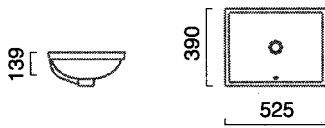

BIAR
Ref No. 118350