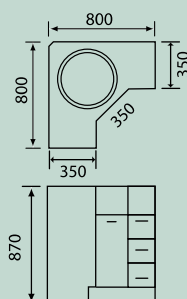

ARC BASIN
GRACN80

Telephone: (02) 4648 3200

BATHROOMWARE WITH A DIFFERENCE