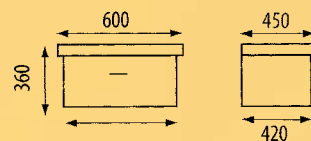

SORRENTO 45

Ref: VT1- 710

Wall-hung gloss white.