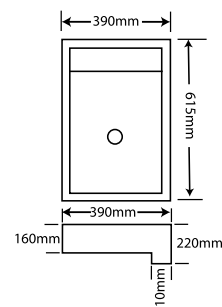

Soap Shelf
Accessory Optional
Ref. No. 6A860535

No tap hole