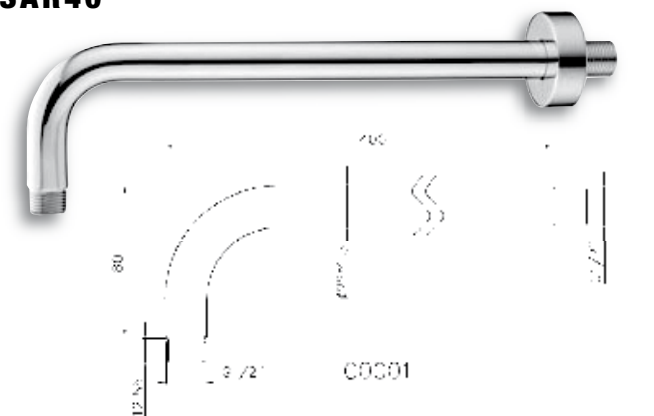

shower arm 400mm female connection