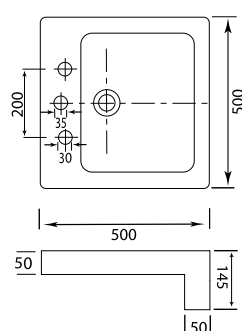

COMBY 610 SEMI RECESSED Ref No. 108660