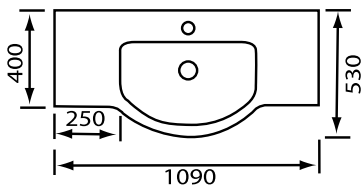

MADRID
WASH BASIN
Ref No. 108780

All available with 1 or 3 tap holes