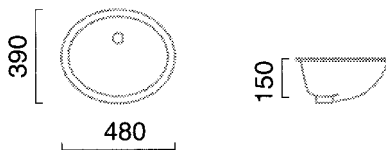

SIMPLE
No. 108750