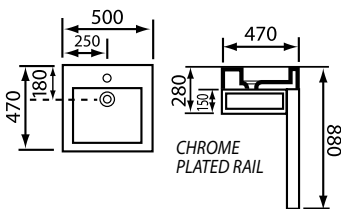

PLAN 50
WASH BASIN
Ref No. 108800