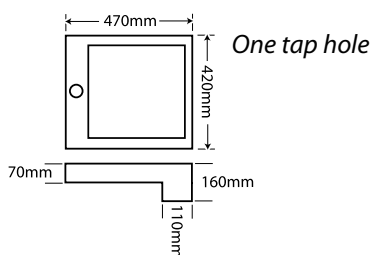

CAPRI
Ref No. TP250

1 or 3 tap holes