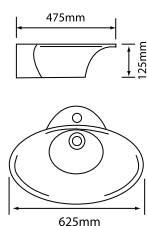

LINEA

VANITY TOP VESSEL
Ref No. **108720**