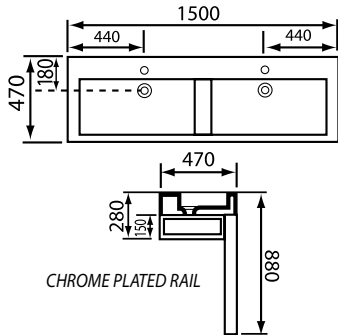

CERAMIC PLAN WALL HUNG BASINS

Also suitable for vanity mounting

PLAN 150
DOUBLE WASH BASIN
Ref No. 108830