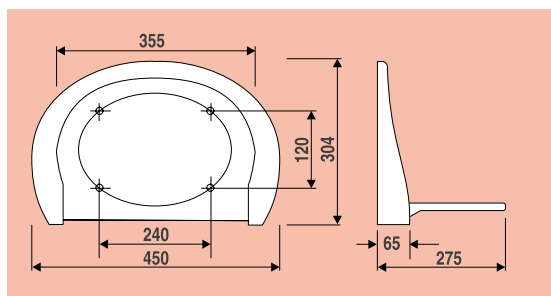

SHOWER SEATS

Designed with quality and Safety in view

Offering more comfort and convenience where ever space-saving seating is needed.

Range of uses:

- showers
- fitness centres
- bathrooms
- dressing rooms
- steam baths
- open air baths
- saunas
- indoor swimming pools
- sports halls

A shower seat with elegant lines made from high-quality solid plastics in a composite construction. This sandwich technology guarantees the highest elasticity and breaking strength.. **We give a 10-year warranty on breakage!** The smooth and non-porous surfaces feel pleasant and are easy to clean.

Safety

The seat can take loads up to 175kg (tested by the Bavarian Technical Inspection Authority).

Cleaning

For cleaning only liquid household detergents suitable for plastics must be used - no abrasives or disinfectants!

Installation

The 4-point fixing enables a safe and easy installation. Complete fixing material and mounting template are supplied with unit.

**10
YEAR
GUARANTEE**

Other styles available.