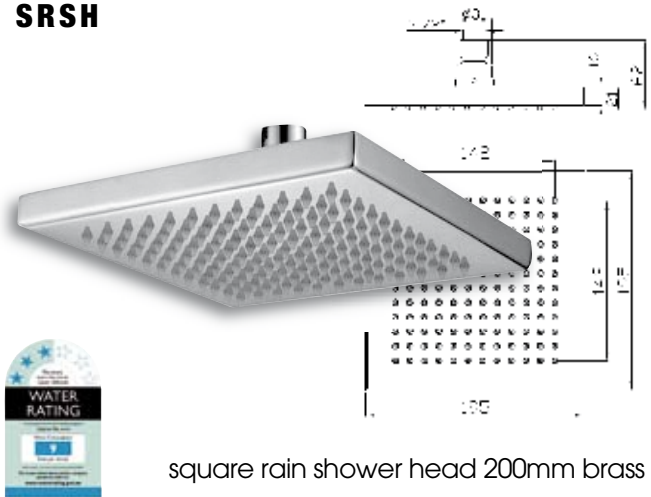

# shower heads & arms

**RSH20**

round rain shower head 200mm brass

**SAC20**

shower arm ceiling mount 200mm

**SRSH**

square rain shower head 200mm brass

**SSA40**