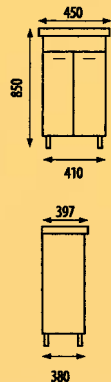

SORRENTO 45

Ref: VT1-510