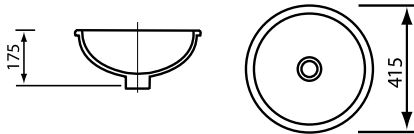

JADE
Ref No. 104360