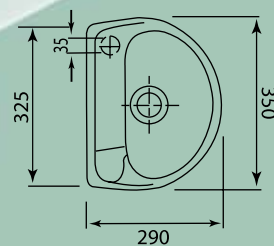

## ALPHA SERIES

**MIRA**  
WASH BASIN  
Ref No. 108310

Available 1 or 2 tap holes

**TP040**

Available 1 tap hole only

**TP135**

Available 1 tap hole only

CERAMIC