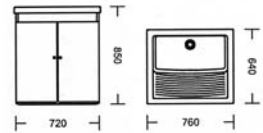

# CERAMIC LAUNDRY SINKS

**RIBA 750** Ref No. 108630  
SINK CAPACITY 45 LITRES

**RIBA 400** Ref No. 108600  
SINK CAPACITY 25 LITRES

**RIBA 750**  
**With Cabinet**  
Ref No. 6634000  
WITH OVERFLOW

**RIBA 400 With Cabinet**  
Ref No. 6604000 NO OVERFLOW