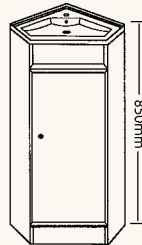

Armando

Corner vanity
Ref. AR 4080