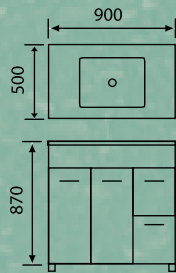

GRANGE SERIES

BATHROOM VANITIES

BIAR BASIN
GRB120CP

ALSO AVAILABLE IN THESE COLOURS..

JARRAH
VELVET

SELECT BEECH

EBONY
MACASSAR

MUSHROOM
LINEA

ECHELON
REDWOOD

WENGE