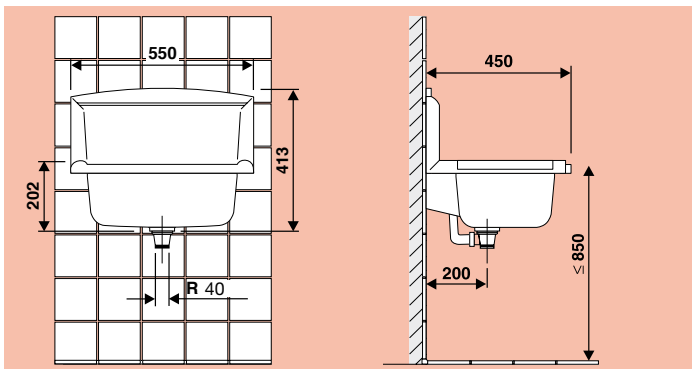

Sink Capacity 15 Litres