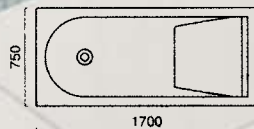

### Features

- Fibre glass reinforced acrylic
- Automatic overflow waste supplied as standard
- Soft headrests available on request

**PLAN**

**803300**  
180x80 bathtub

**REFLEX**

**805000**  
170x75 bathtub