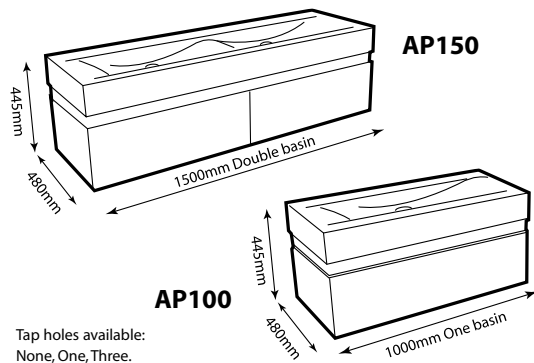

PLAN 150 & 100 BASIN INCLUDING CELESTIAL FURNITURE