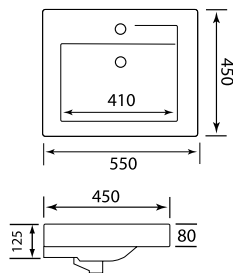

LINHA 55
WASH BASIN
Ref No. 108870

All available 1 Tap hole or None