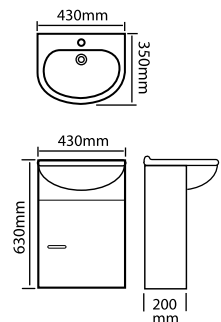

VANITY UNIT SETS

CALLISTO COMPACT SERIES

FULL WHITE GLOSS CABINETS
WITH CERAMIC & POLY MARBLE BASINS.

OPTIONAL MIRRORS WITH DOWNLIGHTS
SET INTO PELMET. (SEE PAGE 22 & 23 FOR MIRRORS)