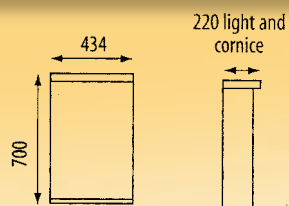

Telephone: (02) 4648 3200

BATHROOMWARE WITH A DIFFERENCE