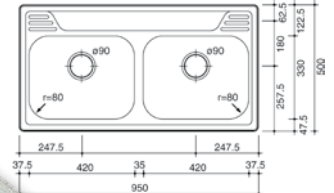

DUKE 20 Cabinet 90 - D=165/165