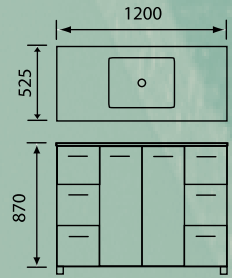

BIAR BASIN
GRB120CP