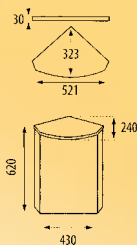

M I R R O R C A B I N E T S

Ref: VT 1088
Corner mirror
with downlight