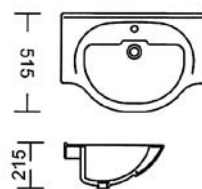

1 or 3 tap holes