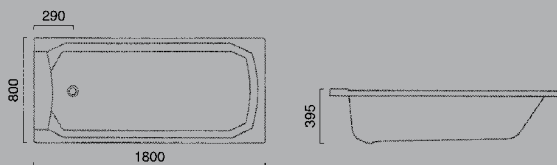

Features

- Fibre glass reinforced acrylic
- Automatic overflow waste supplied as standard
- Soft headrests available on request