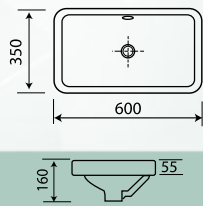

Ref No. 118900