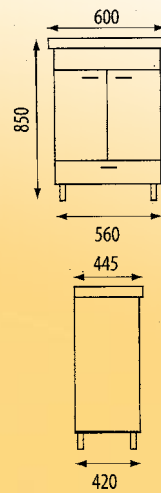

SORRENTO 60

Ref: VT1-512

S
O
R
R
E
N
T
O