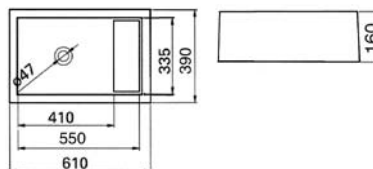

QUADRO
Ref No. 425000