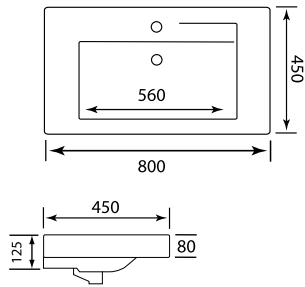

VANITY TOP/WALL HUNG BASINS

LINHA 70

All available 1 Tap hole or None

Telephone: (02) 4648 3200

BATHROOMWARE WITH A DIFFERENCE