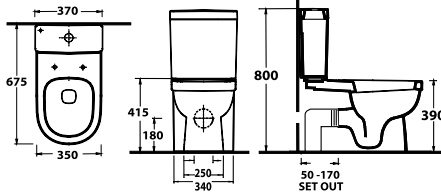

LAGINA TOILET BACK TO WALL

Ref No. SC35403

Ref No. ST35403

50-170mm
Adjustable
SET OUT