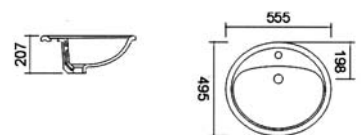

One or three tap holes