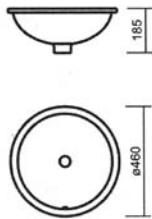

ARC
Ref No. 108760