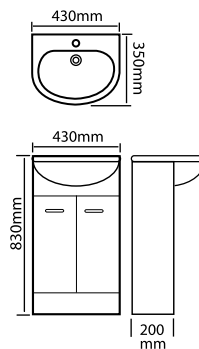

Roberto
Floor
mounted
Ref. VT 6205