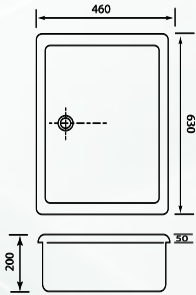

Ref No. C5241