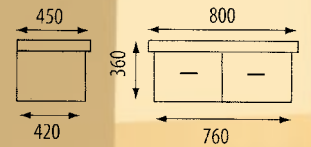

SORRENTO 80 MIRROR

Ref: VT1-419
With cornice and halogen down lights