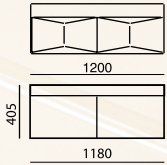

flux 120 wash basin

CFX 120
Cabinet
Depth 440