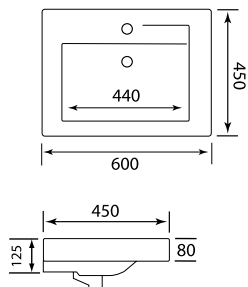

LINHA 60
WASH BASIN
Ref No. 108880