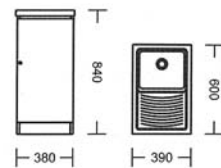

# CERAMIC LAUNDRY SINKS

**RIBA 750** Ref No. 108630  
SINK CAPACITY 45 LITRES

**RIBA 400** Ref No. 108600  
SINK CAPACITY 25 LITRES

**RIBA 750**  
**With Cabinet**  
Ref No. 6634000  
WITH OVERFLOW

**RIBA 400 With Cabinet**  
Ref No. 6604000 NO OVERFLOW