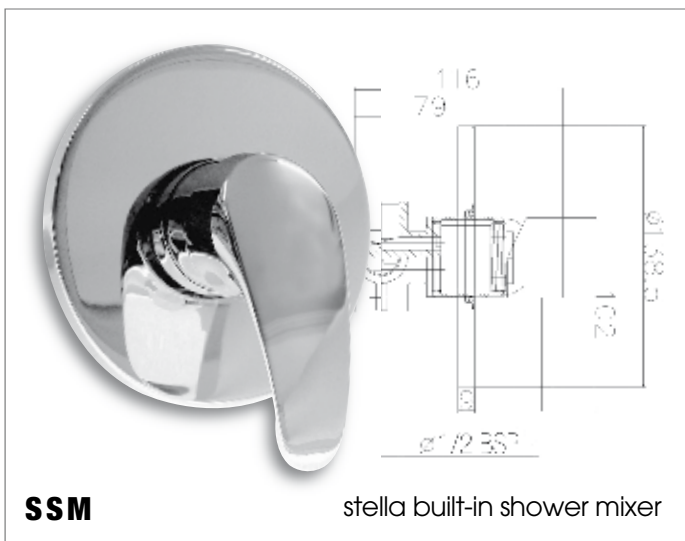

stella

polly