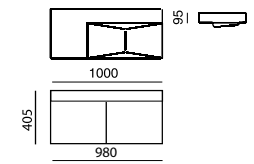

FLUX 100 BASIN

flux 100 wash basin

CFX 100
Cabinet Depth 440