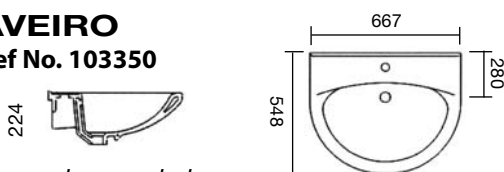

One or three tap holes