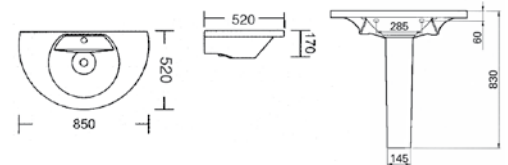

REFLEX RANGE

One tap hole

One or three tap holes

One or three tap holes