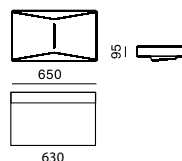

flux 65 wash basin

CFX 65
Cabinet Depth 380