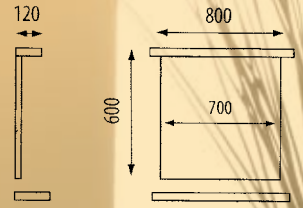

SORRENTO 80 MIRROR

Ref: VT1-419
With cornice and halogen down lights