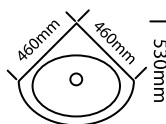

VANITY CORNER UNITS

CALLISTO COMPACT SERIES

FULL WHITE GLOSS CABINETS
WITH CERAMIC BASINS.

OPTIONAL MIRRORS WITH DOWNLIGHTS
SET INTO PELMET. (SEE PAGE 22 & 23)

Armando

Corner vanity
Ref. AR 4080

Callisto
Curved Corner
vanity
Ref. VT 6479