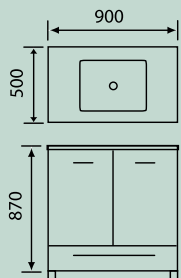

INCORPORATING, SOLID QUANTUM QUARTZ OR CAESAR STONE

- SUPERIOR QUALITY AUSTRALIAN MADE FURNITURE WITH EUROPEAN BASINS
- FULL RANGE OF QUANTUM QUARTZ & CAESARSTONE COLOURS AVAILABLE.
- FULL RANGE OF POLYURETHENE CABINET COLOURS AVAILABLE.
- FULL RANGE OF UNDERCOUNTER BASINS AS SHOWN ON PAGE NO.34
- SIZE RANGE - 750MM, 900MM & 1200MM.
- CUSTOM BUILT TO YOUR EXACT REQUIRMENTS
- KICK BOARD OR SQUARE/ROUND C/P LEGS.

Telephone: (02) 4648 3200

BATHROOMWARE WITH A DIFFERENCE