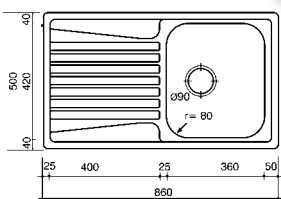

**M A N U F A C T U R E D I N H O L L A N D
B Y R E G I N O X**

- Manufactured in 304 grade 18/10 stainless steel.
- 25 year warranty.
- Sinks supplied with 90mmx50mm basket wastes.
- Bowl depths range from 150mm to 225mm.
- Range of accessories available.
- Flush and Integrated available with most models.

COMMODORE 10 Cabinet 40 - D=180

COMMODORE 20 Cabinet 80 - D=180/180