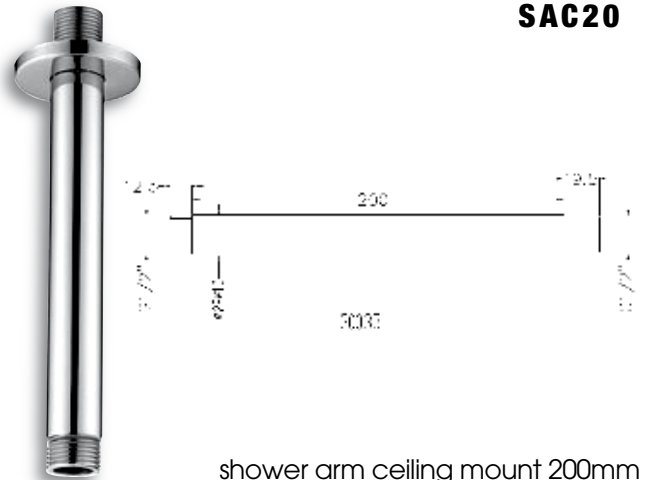

# shower heads & arms

**RSH20**

round rain shower head 200mm brass

**SAC20**

shower arm ceiling mount 200mm

**SRSH**

square rain shower head 200mm brass

**SSA40**