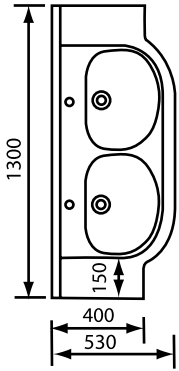

CERAMIC
**VANITY TOP SEMI RECESSED
& WALL HUNG BASINS**

VALENCIA
DOUBLE WASH BASIN
Ref No. 108790