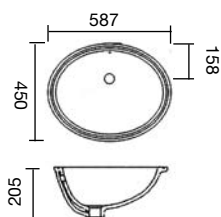

VOUGA
Ref No. 108350