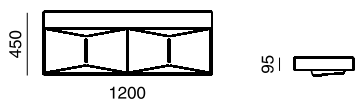

109800

flux 120 wash basin