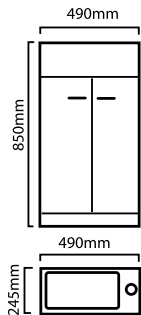

Companion
Compact Floor
Vanity with Poly
Marble Basin.
Ref. V5025