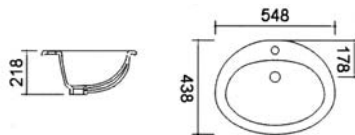

One or three tap holes