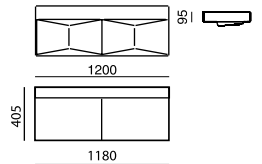

# WALL HUNG FURNITURE

FLUX 120 BASIN

flux 120 wash basin

CFX 120  
Cabinet  
Depth 440

FLUX 120 BASIN

flux 120 wash basin

CFX 120  
Cabinet Depth 440