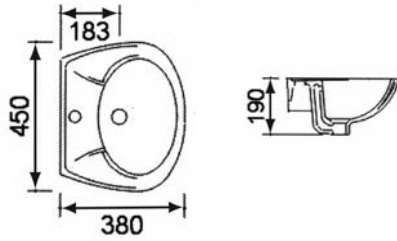

MONDEGO

WASH BASIN
Ref No. 108340

Available 1 or 3 tap holes