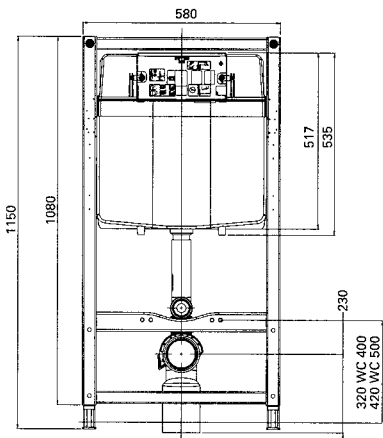

TOILETS FOR WALL

METAL SUPPORT
F/WALL MOUNTED
REF. No. 433
WC 3/6 LITRE
WELS APPROVED

325

190

IN WALL CISTERN
3/6 LITRE
FLUSH BUTTONS
BRIGHT CHROME
SATIN CHROME

WELS APPROVED
& WATERMARK
TO AUSTRALIAN
STANDARDS