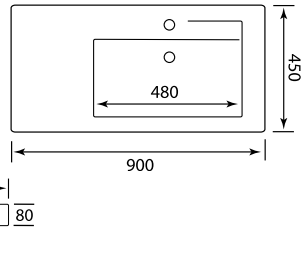

LINHA 90 Right