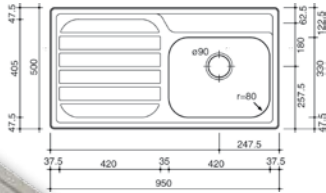

Overflow feature included

**ONTARIO 55X40** Cabinet 60 - D=185

Overflow feature included

**WAVE** Cabinet 60 - D=80

**ATLANTIS** Cabinet 45 - D=155

SINKWARE WITH A DIFFERENCE

Telephone: (02) 4648 3200

**DUKE 10** Cabinet 45 - D=165