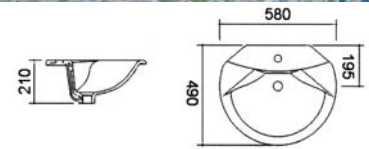

One or three tap holes