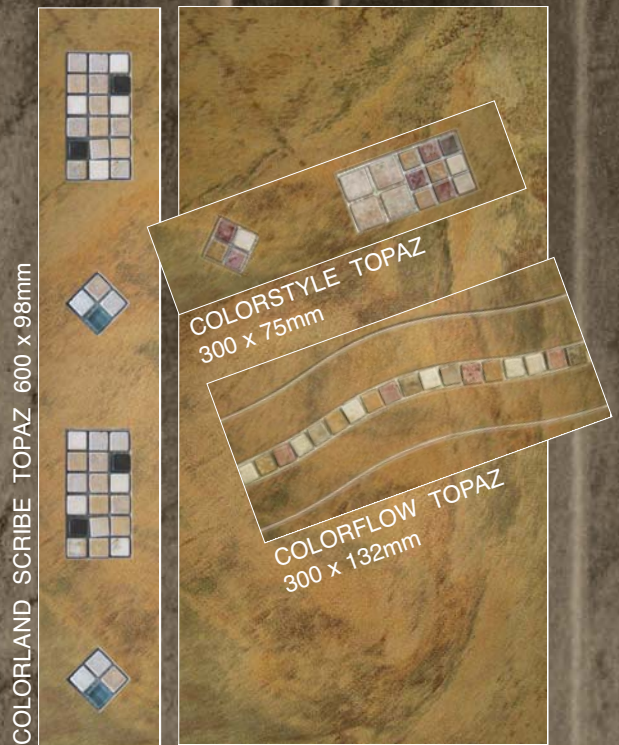

Colorland

300x600 floor & wall tiles, 4 colours
in mixed variable patterns of natural stone.
Waterjet cut, mosaic meshed Decoration to match.

www.johnsonheating.com.au • www.johnsonstiles.com.au • www.johnsonshop.com.au • www.ten-dollar-tiles.com.au

COLORLAND WHITE 600 x 300

COLORLAND TOPAZ 600 x 300

Colorland decorative pieces contain meshed mosaic stone, glass & metallic inserts, with many additional configurations also available.

COLORLAND LILAC 600x300

COLORLAND BRONZE 600 x 300

Colorland is a glazed porcelain
with rectified edges.

Phone: 03 9720 4041
Fax: 03 9720 5390
Support: 1800 035 072