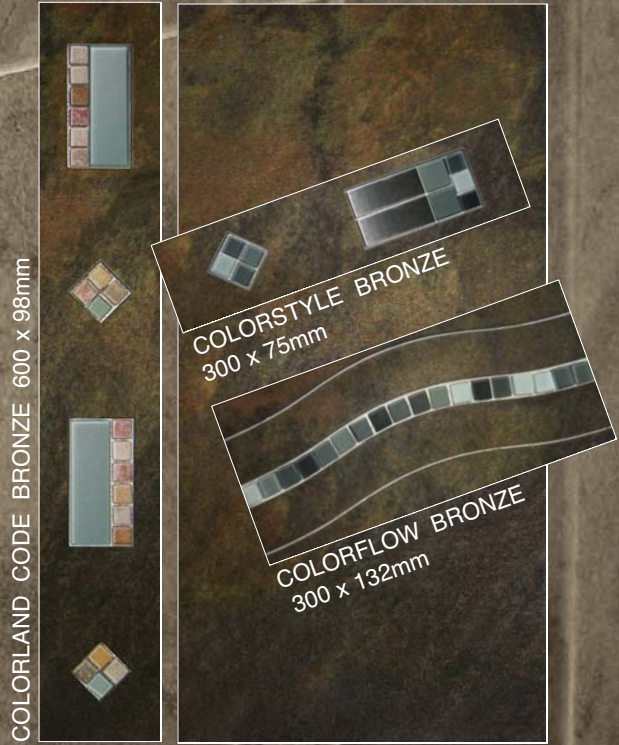

Colorland

300x600 floor & wall tiles, 4 colours
in mixed variable patterns of natural stone.
Waterjet cut, mosaic meshed Decoration to match.

www.johnsonheating.com.au • www.johnsonstiles.com.au • www.johnsonshop.com.au • www.ten-dollar-tiles.com.au

COLORLAND WHITE 600 x 300

COLORLAND TOPAZ 600 x 300

Colorland decorative pieces contain meshed mosaic stone, glass & metallic inserts, with many additional configurations also available.

COLORLAND LILAC 600x300

COLORLAND BRONZE 600 x 300

Colorland is a glazed porcelain
with rectified edges.

Phone: 03 9720 4041
Fax: 03 9720 5390
Support: 1800 035 072