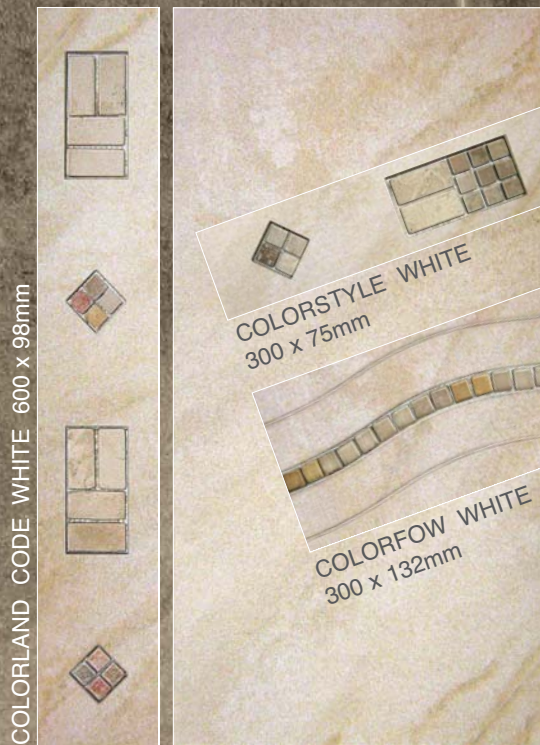

Colorland

300x600 floor & wall tiles, 4 colours
in mixed variable patterns of natural stone.
Waterjet cut, mosaic meshed Decoration to match.

www.johnsonheating.com.au • www.johnsonstiles.com.au • www.johnsonshop.com.au • www.ten-dollar-tiles.com.au

COLORLAND WHITE 600 x 300

COLORLAND TOPAZ 600 x 300

Colorland decorative pieces contain meshed mosaic stone, glass & metallic inserts, with many additional configurations also available.

COLORLAND LILAC 600x300