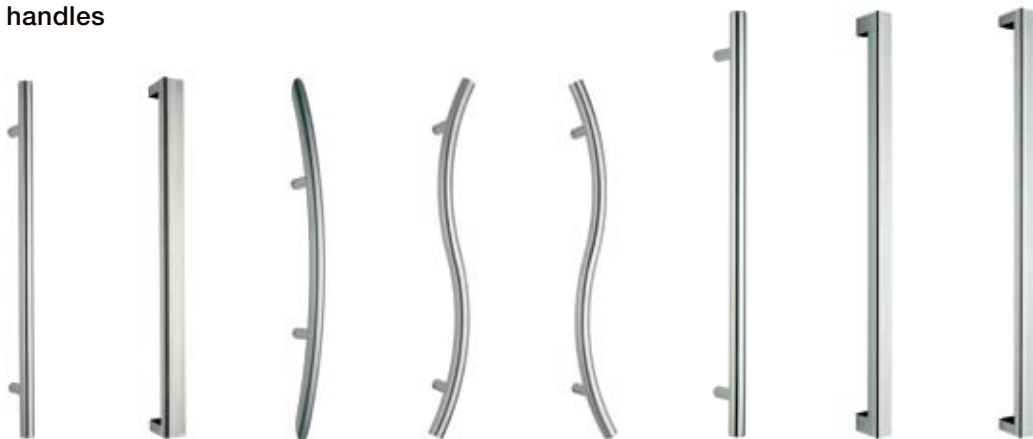

pull handles

HORIZON 600mm 9248PH600 **SS**   **OBLONG 600mm** 9266PH600 **SS**   **CURVED 600mm** 9282PH600 **SS**   **STYLED LEFT 600mm** 9281PHL600 **SS**   **STYLED RIGHT 600mm** 9281PHR600 **SS**   **HORIZON 750mm*** 9248PHSFC750 **SS**   **SQUARE 750mm*** 9265PHSFC750 **SS**   **OBLONG 750mm*** 9266PHSFC750 **SS**