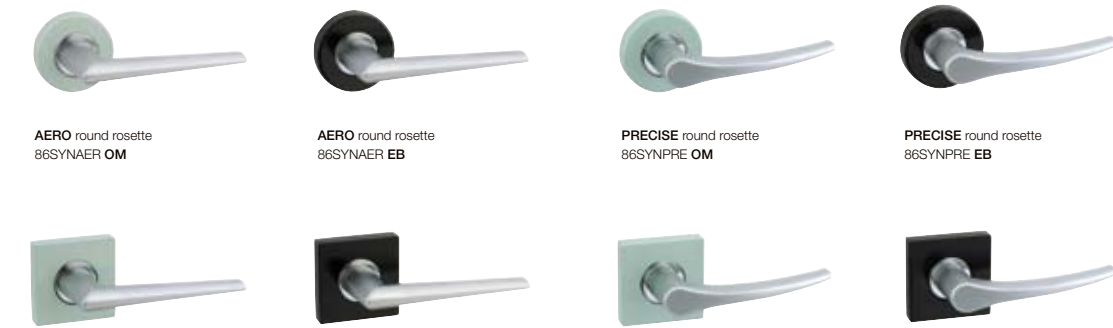

levers

AERO round rosette 86SYNAER OM
AERO round rosette 86SYNAER EB
PRECISE round rosette 86SYNPRE OM
PRECISE round rosette 86SYNPRE EB
AERO square backplate 89SYNAER OM
AERO square backplate 89SYNAER EB
PRECISE square backplate 89SYNPRE OM
PRECISE square backplate 89SYNPRE EB

CLIPSAL
LIVING ELECTRICAL

caroma

WATTYL

GAINSBOROUGH
designer collection