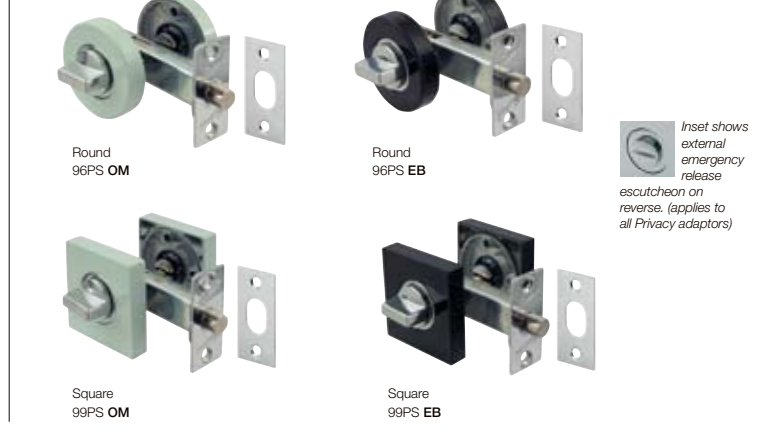

couture

ENTRANCE SOLUTIONS

BACK TO BACK PULL HANDLES

- CHOOSE:**
- pull handle style
  - matching escutcheon
  - 775 Roller Bolt Mortice Lock
  - matching levers for throughout your home

PULL HANDLE + LEVER

- CHOOSE:**
- pull handle and lever style
  - matching escutcheon
  - standard 755 Mortice Lock
  - matching levers for throughout your home

LEVER + MORTICE LOCK

- CHOOSE:**
- lever style for both sides
  - matching escutcheon
  - standard 755 Mortice Lock
  - matching levers for all of your internal doors

escutcheons

mortice locks

privacy sets

pull handles

levers

escutcheons

mortice locks

privacy sets