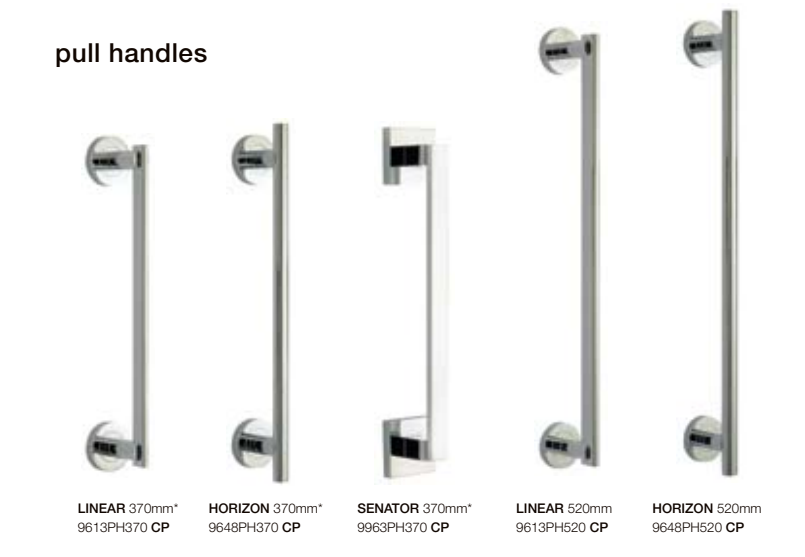

mortice locks

privacy sets

pull handles