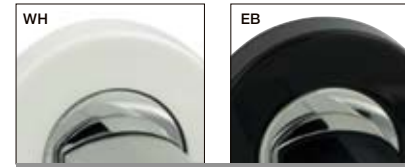

couture

Couture offers a truly distinctive, style-savvy solution combining striking lever styles on **espresso black** and **white** rosettes with the high gloss finish of **bright chrome**.

WH WHITE EB ESPRESSO BLACK