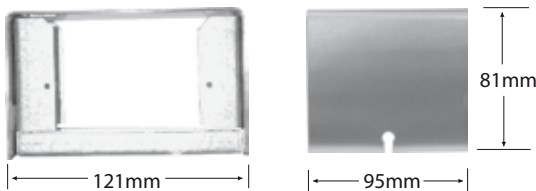

GNOME & SUPERGNOME

E3G1 Gnome Single Module Stainless Steel - No Outlets Supplied
E3G1-2G Gnome Single Module Stainless Steel & 2xDbl GPO **
E3G1-GD Gnome Single Module Stainless Steel & 1xDbl GPO/Dbl Data **

E3G2 Supergnome Double Module Stainless Steel - No Outlets Supplied
E3G2-GD Supergnome Double Module Stainless Steel & 2xDbl GPO/Dbl Data **

E3G1-R Gnome Single Module Stainless Steel Riser Kit
E3G1-R* Gnome Single Module Zinc Plated Riser Kit - Powdercoated
E3G2-R Gnome Double Module Stainless Steel Riser Kit
E3G2-R* Gnome Double Module Stainless Steel Riser Kit - Powdercoated

* Powdercoat suffix colour. Dulux powdercoat colours used. Minimum order quantities apply.
** Only Escomega outlets supplied. Data plate outlets are double only, no mechs included. Accommodates HPM RJ45 mechs.

OUTLET BRANDS SUPPORTED (NOT INCLUDED)

RISER KIT

- Pedestal Base (White Satin only)
- Extended Cover Stainless Steel.

PAINTED GNOMES WITH RISER KIT

GNOME

SUPERGNOME

SUPERGNOME

GNOME

The Logical Choice

Key Features:

- Fast Install & Maintenance - Single cover fixings allow easy access to mounting points
- Increased Space - Can now accommodate CAT6 Data cables. (up to 4xRJ45)
- Outlet Choice - Esco's Gnome can accommodate the widest range of outlets on the market.
- Riser Option - For added aesthetics and to accommodate plug packs the riser unit can be fitted to standard installation mountings.
- Kitted Version - Can be supplied kitted with Escomega GPO / Data outlets
- Powdercoat - Can be painted for added aesthetics where volumes allow. (P.O.A.)
- Competitively priced when compared to plastic versions and significantly more robust / durable.