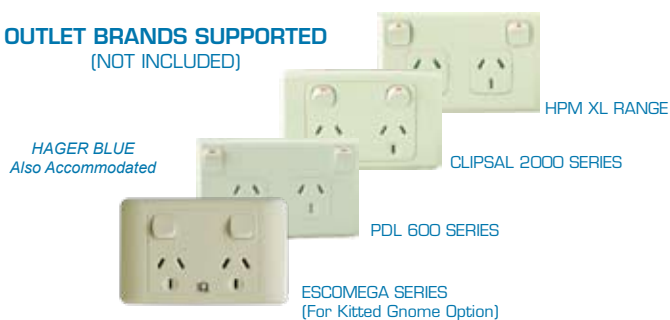

GNOME & SUPERGNOME

E3G1 Gnome Single Module Stainless Steel - No Outlets Supplied
E3G1-2G Gnome Single Module Stainless Steel & 2xDbl GPO **
E3G1-GD Gnome Single Module Stainless Steel & 1xDbl GPO/Dbl Data **

E3G2 Supergnome Double Module Stainless Steel - No Outlets Supplied
E3G2-GD Supergnome Double Module Stainless Steel & 2xDbl GPO/Dbl Data **

E3G1-R Gnome Single Module Stainless Steel Riser Kit
E3G1-R* Gnome Single Module Zinc Plated Riser Kit - Powdercoated
E3G2-R Gnome Double Module Stainless Steel Riser Kit
E3G2-R* Gnome Double Module Stainless Steel Riser Kit - Powdercoated

* Powdercoat suffix colour. Dulux powdercoat colours used. Minimum order quantities apply.
** Only Escomega outlets supplied. Data plate outlets are double only, no mechs included. Accommodates HPM RJ45 mechs.

OUTLET BRANDS SUPPORTED (NOT INCLUDED)