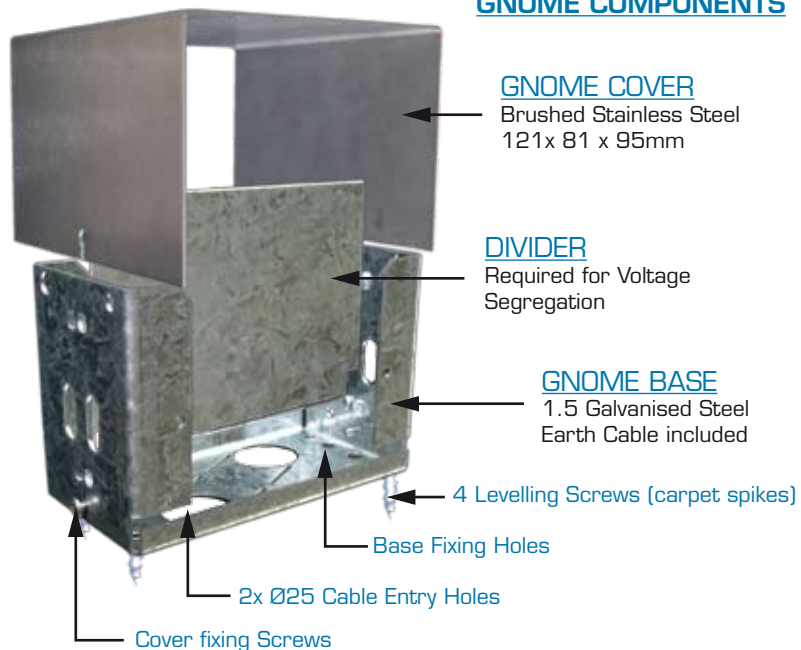

GNOME COMPONENTS

There's only one **GNOME**,
Ask for it by name!

For introductory offer or additional info send enquiries to ep1@escoindustries.com.au