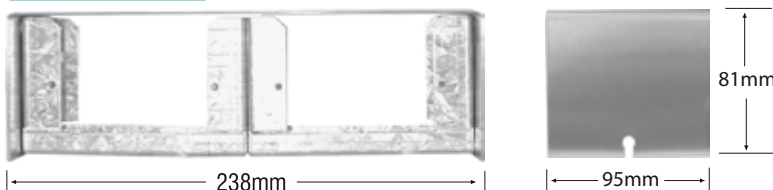

SUPERGNOME