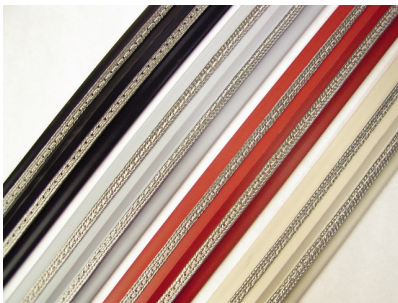

Shock Track

AVEPRO Shock Track is a professional electrified shock track designed to deter all pest birds from ledges, parapets, beams, roofs and numerous other architectural features. AVEPRO is a strong deterrent to birds and is the least visible product of all bird deterrent systems. The system has been in use for ten years in Australian and New Zealand commercial buildings and industrial applications. AVEPRO Shock offers building managers and professional installers a durable, long Life and low visibility system that can blend in faultlessly with the structure. AVEPRO Shock Track is particularly useful with difficult to manage species such as crows, ravens, cockatoos, Indian mynas and starlings. The system is also well suited to pigeons, sparrows, seagulls and other traditional pest birds.

Available in four colours

High quality materials

Suits most architectural features

AVEPRO Shock product attributes:

- ✓ Available in 4 colours to suit most buildings
- ✓ Low profile - Only 6mm high and Invisible when viewed from below
- ✓ Highly resistant to ultraviolet (U.V.) rays
- ✓ Strong deterrent to all bird species
- ✓ Backed by a manufacturer's 5 year warranty
- ✓ Highly suited for difficult species such as cockatoos, Indian mynas, crows, starlings
- ✓ Durable stainless steel braid delivers a strong, but harmless charge to teach birds to stay away
- ✓ Protecting buildings and structures worldwide
- ✓ Ideal for retail, domestic, commercial and historical properties
- ✓ Can be solar or 240v powered using Australian made energisers
- ✓ Economical because it WORKS!