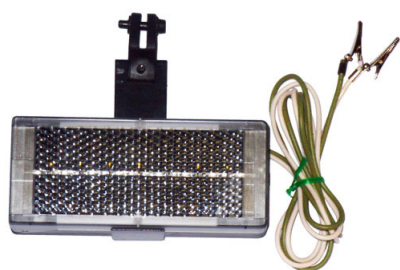

Shock Track

AVEPRO Shock Track is a professional electrified shock track designed to deter all pest birds from ledges, parapets, beams, roofs and numerous other architectural features. AVEPRO is a strong deterrent to birds and is the least visible product of all bird deterrent systems. The system has been in use for ten years in Australian and New Zealand commercial buildings and industrial applications. AVEPRO Shock offers building managers and professional installers a durable, long Life and low visibility system that can blend in faultlessly with the structure. AVEPRO Shock Track is particularly useful with difficult to manage species such as crows, ravens, cockatoos, Indian mynas and starlings. The system is also well suited to pigeons, sparrows, seagulls and other traditional pest birds.

Humane:

While AVEPRO Shock Track delivers a strong message, the high voltage and low amperage shock teaches pest birds to stay away. With our observations over hundreds of installation by our installation network in Australia and New Zealand, we have never seen a bird harmed or injured by the system. AVEPRO Shock Track is in use in zoo's and animal parks in Australia, a symbol that indicates that pest birds are afforded rights to a simple and humane deterrent system.

Low visual impact

At only 6mm high, AVEPRO Shock Track is the least visible of all the physical deterrent systems. When installed and viewed from below, the product is generally not visible. The colours available blend well into most architectural features.

Site access:

When AVEPRO Shock Track is in place, the charge can be quickly turned off at the energiser to avoid an accidental shock when entering an area for maintenance.

Solar charger for up to 100m track