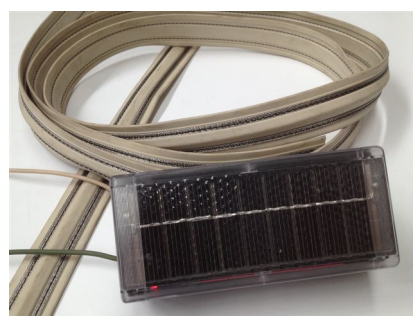

AVEPRO Shock Track Beige and Solar Charger

Unit 5, 74-76 Oak Road
KIRRAWEE NSW 2232
AUSTRALIA

Phone: 1300 665 657
Fax: 1300 665 617
Email: info@pestIT.com
Web: www.avepro.com.au