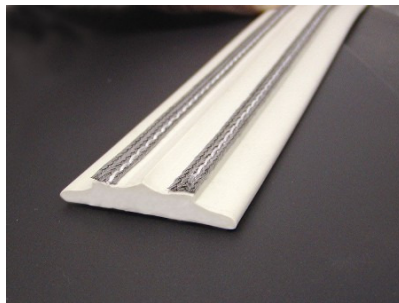

Shock Track

AVEPRO Shock Track is a professional electrified shock track designed to deter all pest birds from ledges, parapets, beams, roofs and numerous other architectural features. AVEPRO is a strong deterrent to birds and is the least visible product of all bird deterrent systems. The system has been in use for ten years in Australian and New Zealand commercial buildings and industrial applications. AVEPRO Shock offers building managers and professional installers a durable, long Life and low visibility system that can blend in faultlessly with the structure. AVEPRO Shock Track is particularly useful with difficult to manage species such as crows, ravens, cockatoos, Indian mynas and starlings. The system is also well suited to pigeons, sparrows, seagulls and other traditional pest birds.

Available in four colours

High quality materials

Suits most architectural features

AVEPRO Shock product attributes:

- ✓ Available in 4 colours to suit most buildings
- ✓ Low profile - Only 6mm high and Invisible when viewed from below
- ✓ Highly resistant to ultraviolet (U.V.) rays
- ✓ Strong deterrent to all bird species
- ✓ Backed by a manufacturer's 5 year warranty
- ✓ Highly suited for difficult species such as cockatoos, Indian mynas, crows, starlings
- ✓ Durable stainless steel braid delivers a strong, but harmless charge to teach birds to stay away
- ✓ Protecting buildings and structures worldwide
- ✓ Ideal for retail, domestic, commercial and historical properties
- ✓ Can be solar or 240v powered using Australian made energisers
- ✓ Economical because it WORKS!

Low visual impact

At only 6mm high, AVEPRO Shock Track is the least visible of all the physical deterrent systems. When installed and viewed from below, the product is generally not visible. The colours available blend well into most architectural features.