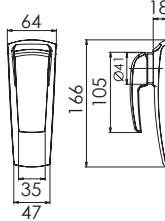

# PHOENIX

*Just Add Water*

www.phoenixtapware.com.au

SE770 CHR

Basin Mixer

SE780 CHR

Shower/Wall Mixer

SE791 CHR