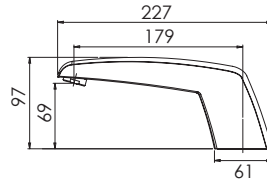

SE747 CHR

Hob Bath Outlet