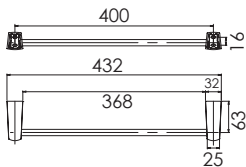

Toilet Roll Holder

SE802 CHR

Single Towel Rail 800mm

SE811 CHR

Double Towel Rail 800mm

SE893 CHR

Guest Towel Rail

SE895 CHR