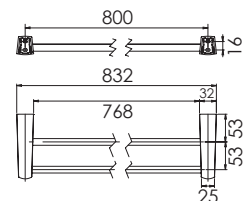

Toilet Roll Holder

SE802 CHR

Single Towel Rail 800mm

SE811 CHR

Double Towel Rail 800mm

SE893 CHR

Guest Towel Rail

SE895 CHR