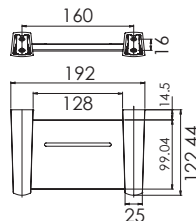

Toilet Roll Holder

SE802 CHR

Single Towel Rail 800mm

SE811 CHR

Double Towel Rail 800mm

SE893 CHR

Guest Towel Rail

SE895 CHR