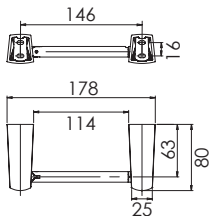

Toilet Roll Holder

SE802 CHR

Single Towel Rail 800mm

SE811 CHR

Double Towel Rail 800mm

SE893 CHR

Guest Towel Rail

SE895 CHR