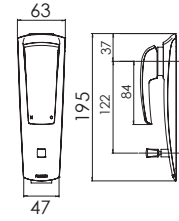

# PHOENIX

*Just Add Water*

www.phoenixtapware.com.au

SE770 CHR

Basin Mixer

SE780 CHR

Shower/Wall Mixer

SE791 CHR