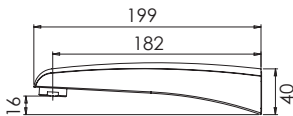

SE774 CHR (basin)
SE776 CHR (bath)

Wall Basin/Bath Outlet