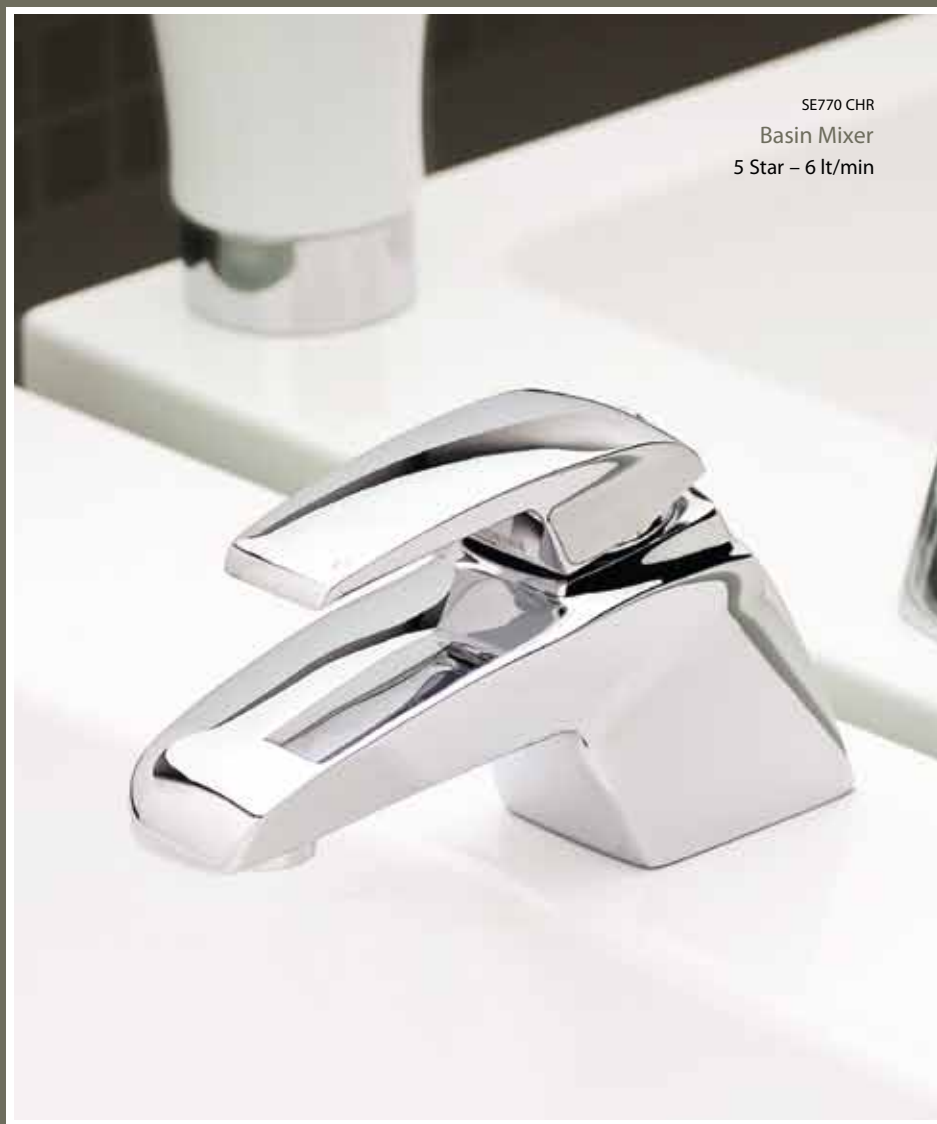

# Senna

SE770 CHR  
Basin Mixer  
5 Star – 6 lt/min

SE750 CHR

Shower  
3 Star – 8 lt/min

SE780 CHR

Shower/Wall Mixer

SE774 CHR (basin)  
SE776 CHR (bath)

Wall Basin/Bath Outlet  
4 Star – 6 lt/min (basin only)

SE892 CHR

Toilet Roll Holder

Phoenix have taken aerodynamic design out of the formula one arena and incorporated it into their Senna range providing an exciting focus in any contemporary bathroom. The entire Senna streamlined range of mixers and accessories will create a bold look, sure to turn heads.

Soap Dish

SE897 CHR

Robe Hook