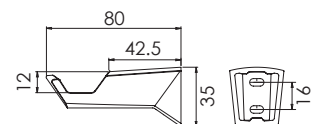

SE897 CHR

Robe Hook