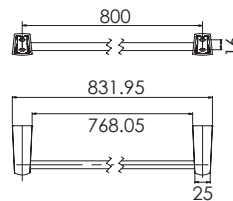

Toilet Roll Holder

SE802 CHR

Single Towel Rail 800mm

SE811 CHR

Double Towel Rail 800mm

SE893 CHR

Guest Towel Rail

SE895 CHR