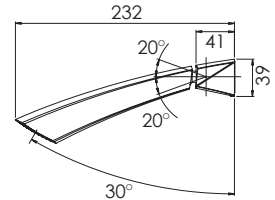

SE750 CHR

Shower