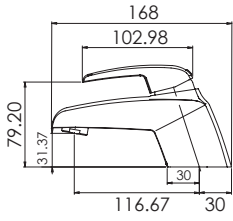

PHOENIX

Just Add Water

www.phoenixtapware.com.au

SE770 CHR

Basin Mixer