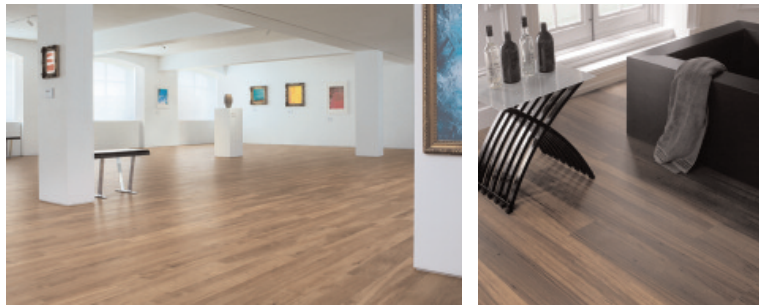

Stunning New Flooring Designs

FLOORING that excels in both design and performance, Karndean Designflooring is ready to be discovered.

We've recently launched exciting new designs in our popular Van Gogh collection. From White Washed Oak to Walnut, these new planks expand the range into a new design space. With Van Gogh's large plank sizes, slip ratings of R10 and R11 and a 10 year commercial heavy duty guarantee, this collection provides a solution to suit a variety of commercial applications.