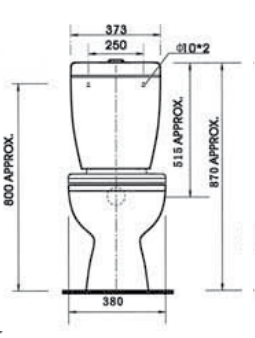

2 Centino Suite - Vitreous China Pan and Plastic Cistern.

3