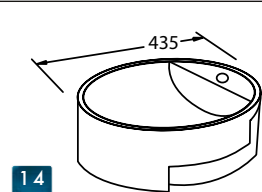

Galileo Bench Mounted Vessel.  
ITH, No. 6657

Oriana Bench Mounted Vessel.  
No. 6654

Coronia China Inset or Bench  
Mounted Vessel. No. 6656

Olympus Oval Bench Mount.  
ITH, No. 6659

Emerald Frosted Tempered Glass Bench  
Mounted Vessel with Spacer. No. 6651

**IMPORTANT:** Sizes shown for vessels and basins are for illustration purpose only. The actual size may vary and should be checked prior to cut out or installation.