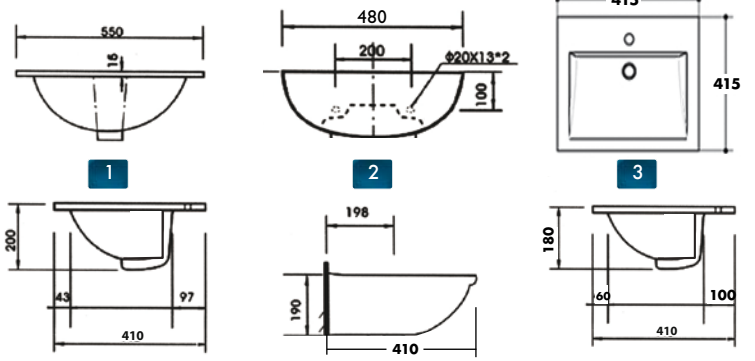

Cara Vitreous China Basins