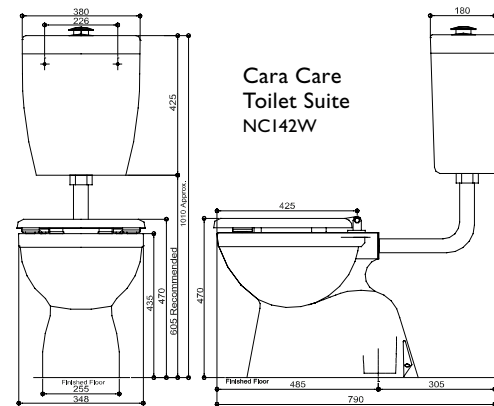

Novelli Care Toilet Suites

CARE Toilet Suites are WaterMark Licenced to Australian Standards, are WELS approved (4 STAR 4.5/3 Litre Dual Flush) and come with a 5 year manufacturers warranty on the vitreous China and 1 year on the valves and washes.

Novelli Care Toilet Suites for the home, commercial developments, hospitals and aged care facilities

No. N242W

No. N342W

No. N142W

Complete Centino Suite Includes:-

- Pan Care S Trap Centino..... N230W
- Cistern Only Plastic Centino (Mid level)..... N260W
- Toilet Seat Care Plastic White..... N381W
- Care Button to suit all Cisterns MK2 ..... MM170

Complete Centino Deluxe Suite Includes:-

- Pan Care S Trap Cara..... N130W
- Cistern Only Plastic Centino (Mid level)..... N260W
- Toilet Seat Care Plastic White..... N381W
- Care Button to suit all Cisterns MK2 ..... MM170

Complete Cara Suite Includes:-

- Pan Care S Trap Cara..... N130W
- Cistern Only VC Cara..... N160W
- Toilet Seat Care Plastic White..... N381W
- Care Button to suit all Cisterns MK2 ..... MM170
- Flush Pipe Extension Kit..... MM113

Care Toilet Seat. Suitable for all pans. No.N381W

- Heavy Duty Chrome Plated Brass Hinges
- Re-enforced compound plastic seat
- Molded seat stabiliser to alleviate side movement

The Novelli CARE Range of toilet suites offer practical assistance to those who may have difficulty using conventional toilets. They are ideally suited for homes that require wheelchair access, new and existing commercial developments, hospitals and aged care facilities. There are three different designs to choose from, so when you require a purpose built, easy to use, yet aesthetically pleasing toilet, select from the Novelli CARE Collection.

The Care Cisterns are supplied with Dual Flush Button with raised dots for the vision impaired.
No.MM170