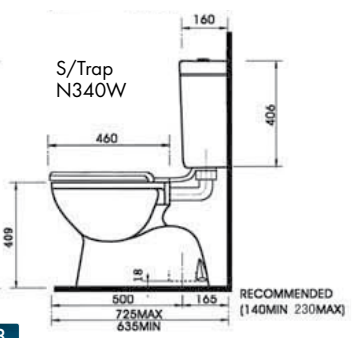

**3** Centino Deluxe Suite - Cara Skirted Pan & Centino Plastic Cistern Link.

**2**

RECOMMENDED (160MIN 245MAX)

**3**

RECOMMENDED (140MIN 230MAX)

Centino and Centino Deluxe Suites are available in either S/Trap or P/Trap