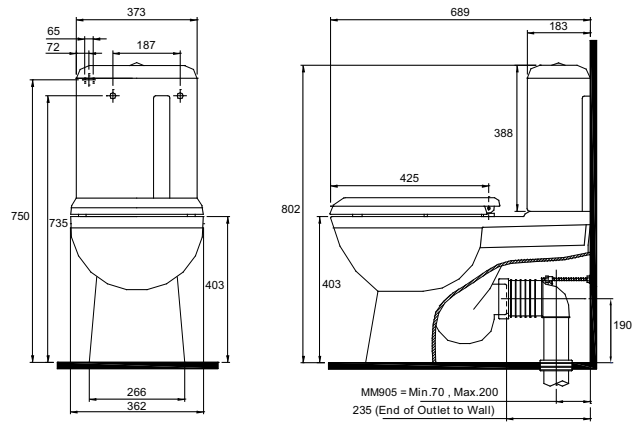

Cara Back-To-Wall Toilet Suite