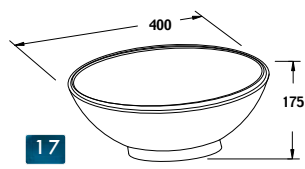

Diablo Bench Mounted Basin.  
No. 6662

Diablo Piero Small Bench Mounted Basin.  
ITH, No. N3000

Diablo Piero Small Semi-Recessed Basin.  
ITH, No. N3100

Polaris Semi Recessed Basin.  
ITH, No. 6668

Aurora China Semi Recessed.  
No. 6655

Galileo Bench Mounted Vessel.  
ITH, No. 6657

Oriana Bench Mounted Vessel.  
No. 6654

Coronia China Inset or Bench  
Mounted Vessel. No. 6656

Olympus Oval Bench Mount.  
ITH, No. 6659

Emerald Frosted Tempered Glass Bench  
Mounted Vessel with Spacer. No. 6651

**IMPORTANT:** Sizes shown for vessels and basins are for illustration purpose only. The actual size may vary and should be checked prior to cut out or installation.