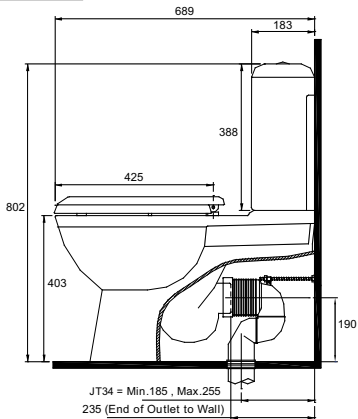

# Cara Back-To-Wall Toilet Suite

The Cara is crafted from classic white quality vitreous china in a stylish contemporary design. Watermark Licenced to Australian Standards and WELS Approved with a water saving 4 Star (dual flush 4.5/3L) Rating.