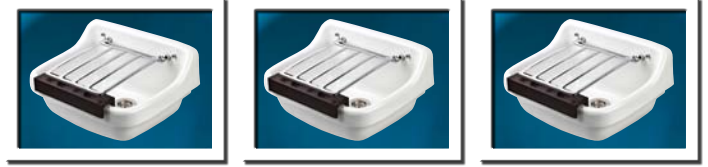

Novelli Commercial & Industrial Sanitaryware

A Sanitaryware range designed for restaurants, hospitals, hotels, schools, commercial and industrial, to name a few.