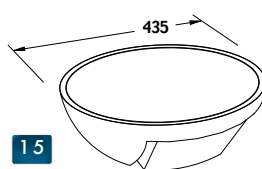

Diablo Bench Mounted Basin.  
No. 6662

Diablo Piero Small Bench Mounted Basin.  
ITH, No. N3000

Diablo Piero Small Semi-Recessed Basin.  
ITH, No. N3100

Polaris Semi Recessed Basin.  
ITH, No. 6668

Aurora China Semi Recessed.  
No. 6655

Galileo Bench Mounted Vessel.  
ITH, No. 6657

Oriana Bench Mounted Vessel.  
No. 6654

Coronia China Inset or Bench  
Mounted Vessel. No. 6656

Olympus Oval Bench Mount.  
ITH, No. 6659

Emerald Frosted Tempered Glass Bench  
Mounted Vessel with Spacer. No. 6651

**IMPORTANT:** Sizes shown for vessels and basins are for illustration purpose only. The actual size may vary and should be checked prior to cut out or installation.