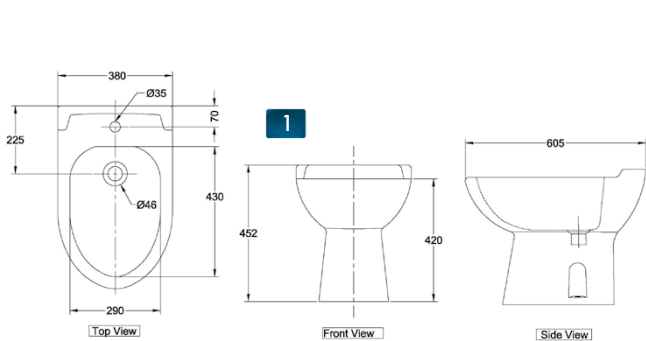

Armanti Verno Bidet Specifications