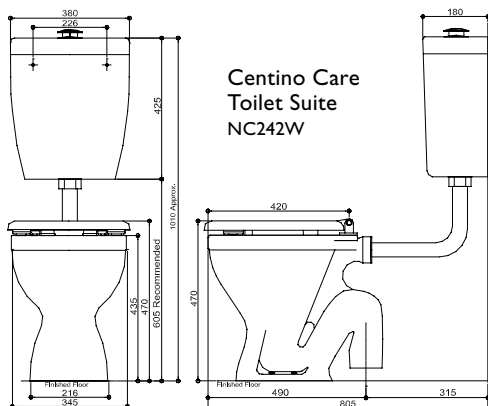

Novelli Care Toilet Suites

CARE Toilet Suites are WaterMark Licenced to Australian Standards, are WELS approved (4 STAR 4.5/3 Litre Dual Flush) and come with a 5 year manufacturers warranty on the vitreous China and 1 year on the valves and washes.

Novelli Care Toilet Suites for the home, commercial developments, hospitals and aged care facilities

No. N242W

No. N342W

No. N142W

Complete Centino Suite Includes:-

- Pan Care S Trap Centino..... N230W
- Cistern Only Plastic Centino (Mid level)..... N260W
- Toilet Seat Care Plastic White..... N381W
- Care Button to suit all Cisterns MK2 ..... MM170

Complete Centino Deluxe Suite Includes:-

- Pan Care S Trap Cara..... N130W
- Cistern Only Plastic Centino (Mid level)..... N260W
- Toilet Seat Care Plastic White..... N381W
- Care Button to suit all Cisterns MK2 ..... MM170

Complete Cara Suite Includes:-

- Pan Care S Trap Cara..... N130W
- Cistern Only VC Cara..... N160W
- Toilet Seat Care Plastic White..... N381W
- Care Button to suit all Cisterns MK2 ..... MM170
- Flush Pipe Extension Kit..... MM113

Care Toilet Seat. Suitable for all pans. No.N381W

- Heavy Duty Chrome Plated Brass Hinges
- Re-enforced compound plastic seat
- Molded seat stabiliser to alleviate side movement

The Novelli CARE Range of toilet suites offer practical assistance to those who may have difficulty using conventional toilets. They are ideally suited for homes that require wheelchair access, new and existing commercial developments, hospitals and aged care facilities. There are three different designs to choose from, so when you require a purpose built, easy to use, yet aesthetically pleasing toilet, select from the Novelli CARE Collection.

The Care Cisterns are supplied with Dual Flush Button with raised dots for the vision impaired.
No.MM170