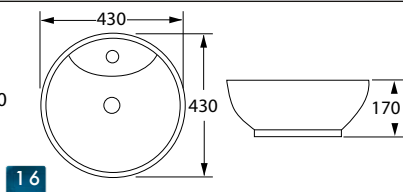

Galileo Bench Mounted Vessel.  
ITH, No. 6657

Oriana Bench Mounted Vessel.  
No. 6654

Coronia China Inset or Bench  
Mounted Vessel. No. 6656

Olympus Oval Bench Mount.  
ITH, No. 6659

Emerald Frosted Tempered Glass Bench  
Mounted Vessel with Spacer. No. 6651

**IMPORTANT:** Sizes shown for vessels and basins are for illustration purpose only. The actual size may vary and should be checked prior to cut out or installation.