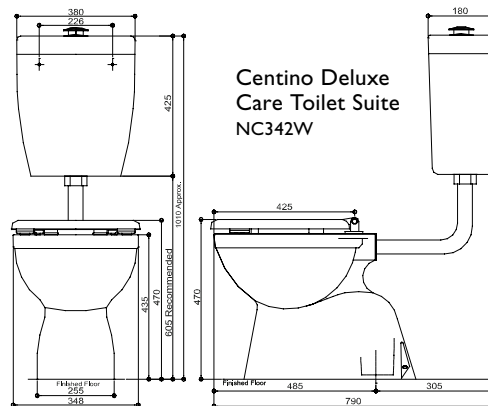

Novelli Care Toilet Suites

CARE Toilet Suites are WaterMark Licenced to Australian Standards, are WELS approved (4 STAR 4.5/3 Litre Dual Flush) and come with a 5 year manufacturers warranty on the vitreous China and 1 year on the valves and washes.

Novelli Care Toilet Suites for the home, commercial developments, hospitals and aged care facilities

No. N242W

No. N342W

No. N142W

Complete Centino Suite Includes:-

- Pan Care S Trap Centino..... N230W
- Cistern Only Plastic Centino (Mid level)..... N260W
- Toilet Seat Care Plastic White..... N381W
- Care Button to suit all Cisterns MK2 ..... MM170

Complete Centino Deluxe Suite Includes:-

- Pan Care S Trap Cara..... N130W
- Cistern Only Plastic Centino (Mid level)..... N260W
- Toilet Seat Care Plastic White..... N381W
- Care Button to suit all Cisterns MK2 ..... MM170

Complete Cara Suite Includes:-

- Pan Care S Trap Cara..... N130W
- Cistern Only VC Cara..... N160W
- Toilet Seat Care Plastic White..... N381W
- Care Button to suit all Cisterns MK2 ..... MM170
- Flush Pipe Extension Kit..... MM113

Care Toilet Seat. Suitable for all pans. No.N381W

- Heavy Duty Chrome Plated Brass Hinges
- Re-enforced compound plastic seat
- Molded seat stabiliser to alleviate side movement

The Novelli CARE Range of toilet suites offer practical assistance to those who may have difficulty using conventional toilets. They are ideally suited for homes that require wheelchair access, new and existing commercial developments, hospitals and aged care facilities. There are three different designs to choose from, so when you require a purpose built, easy to use, yet aesthetically pleasing toilet, select from the Novelli CARE Collection.

The Care Cisterns are supplied with Dual Flush Button with raised dots for the vision impaired.
No.MM170