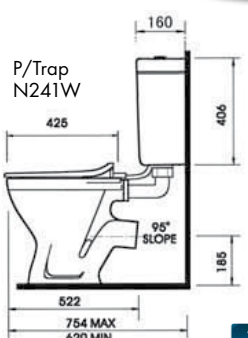

Centino & Centino Deluxe Toilet Suite

Water saving 4-STAR WELS approved
4.5-Litre full flush, 3-Litre half flush.

2

RECOMMENDED (160MIN 245MAX)

3

RECOMMENDED (140MIN 230MAX)

Centino and Centino Deluxe Suites are available in either S/Trap or P/Trap