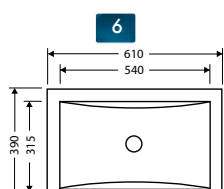

Novelli Vitreous China Vessels & Basins