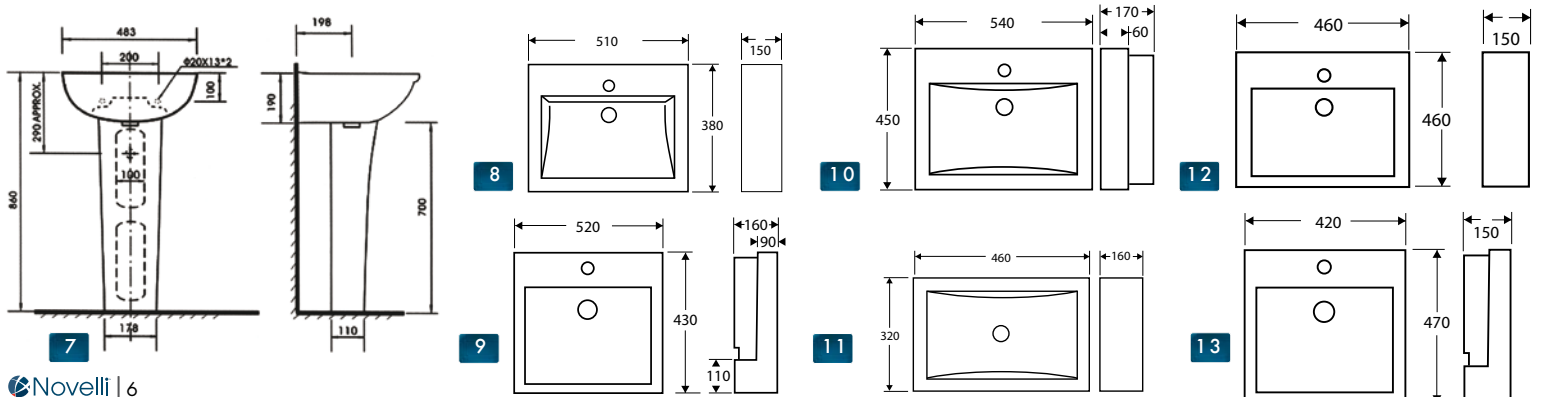

Cara Vitreous China Basins

Smooth lines and free flowing shapes feature in

Diablo Vitreous China Inset Laundry Trough

Registered Design No.318763

No longer do you have to have a stainless steel laundry trough. Introducing the stylish Diablo Vitreous China Inset Laundry Trough in classic white. Available in one or no Tap holes. Code - VU42/2 NTH VU42/21 1TH

- Slimline Vitreous China Trough (20mm)
- 32ltr Large Capacity
- Integrated Overflow
- Designer 90mm Basket Waste
- Remote Bypass Suds Kit

Code: CF42LC/G26

The Diablo inset trough is available with a gloss timber vinyl two door cabinet and a composite granite top.