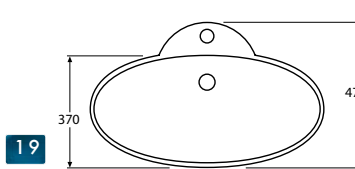

Galileo Bench Mounted Vessel.  
ITH, No. 6657

Oriana Bench Mounted Vessel.  
No. 6654

Coronia China Inset or Bench  
Mounted Vessel. No. 6656

Olympus Oval Bench Mount.  
ITH, No. 6659

Emerald Frosted Tempered Glass Bench  
Mounted Vessel with Spacer. No. 6651

**IMPORTANT:** Sizes shown for vessels and basins are for illustration purpose only. The actual size may vary and should be checked prior to cut out or installation.