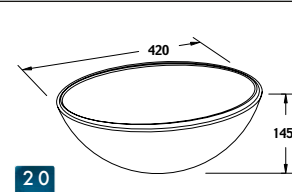

Galileo Bench Mounted Vessel.  
ITH, No. 6657

Oriana Bench Mounted Vessel.  
No. 6654

Coronia China Inset or Bench  
Mounted Vessel. No. 6656

Olympus Oval Bench Mount.  
ITH, No. 6659

Emerald Frosted Tempered Glass Bench  
Mounted Vessel with Spacer. No. 6651

**IMPORTANT:** Sizes shown for vessels and basins are for illustration purpose only. The actual size may vary and should be checked prior to cut out or installation.