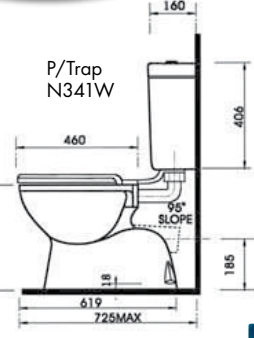

Centino & Centino Deluxe Toilet Suite

Water saving 4-STAR WELS approved
4.5-Litre full flush, 3-Litre half flush.

2 Centino Suite - Vitreous China Pan and Plastic Cistern.

2

RECOMMENDED (160MIN 245MAX)

3

RECOMMENDED (140MIN 230MAX)

Centino and Centino Deluxe Suites are available in either S/Trap or P/Trap