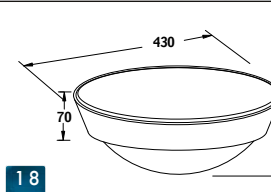

Galileo Bench Mounted Vessel.  
ITH, No. 6657

Oriana Bench Mounted Vessel.  
No. 6654

Coronia China Inset or Bench  
Mounted Vessel. No. 6656

Olympus Oval Bench Mount.  
ITH, No. 6659

Emerald Frosted Tempered Glass Bench  
Mounted Vessel with Spacer. No. 6651

**IMPORTANT:** Sizes shown for vessels and basins are for illustration purpose only. The actual size may vary and should be checked prior to cut out or installation.