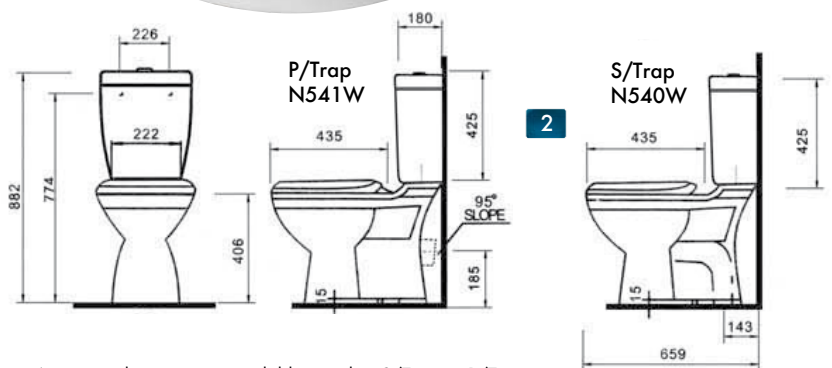

Armanti toilet pans are available in either S/Trap or P/Trap