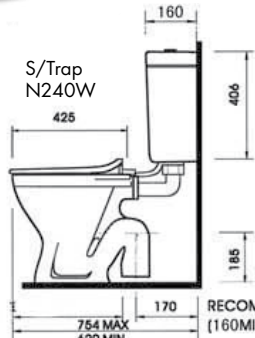

2 Centino Suite - Vitreous China Pan and Plastic Cistern.

RECOMMENDED (160MIN 245MAX)