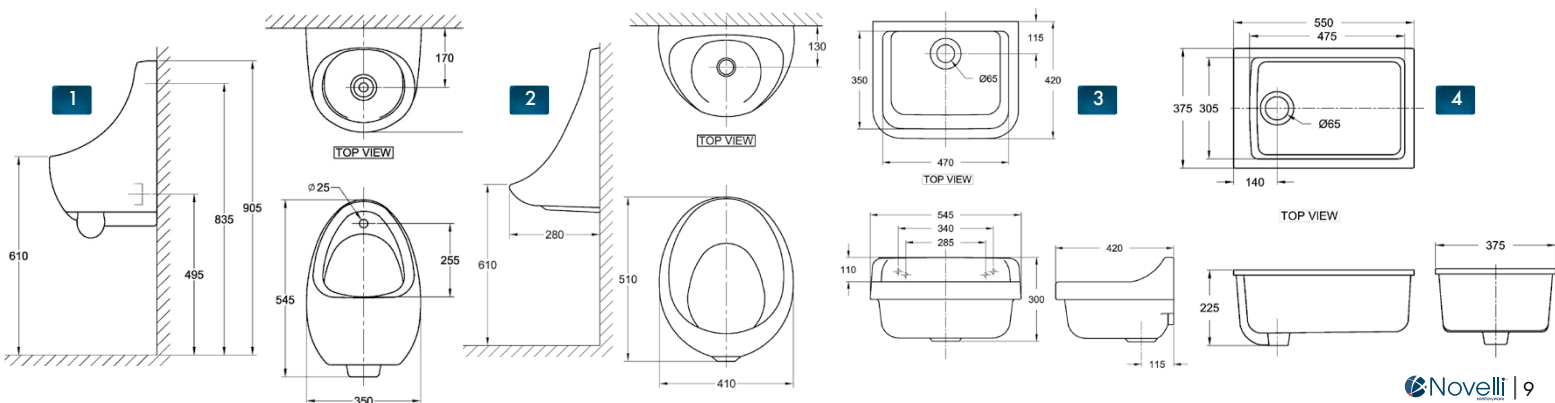

## Cleaners and Lab Sinks

3

Cara Cleaners Sink No.N614W  
Supplied with Wall Brackets, Grate, Plug and Waste.

4

Cara Vitreous China Lab Sink. No.N615W  
Supplied with overflow and waste outlet.

**NOVETEC**  
Building Products Pty Ltd  
A S T E P A H E A D