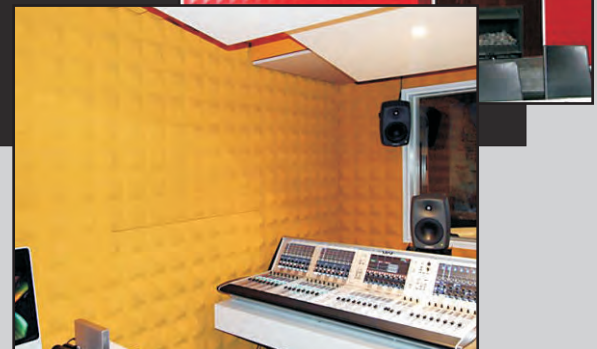

# profile

Profiled panels are cut from combustion modified acoustic foam which is then treated and painted to your desired Echohush profile colour choice

Echoshush is designed to achieve stylish room acoustics