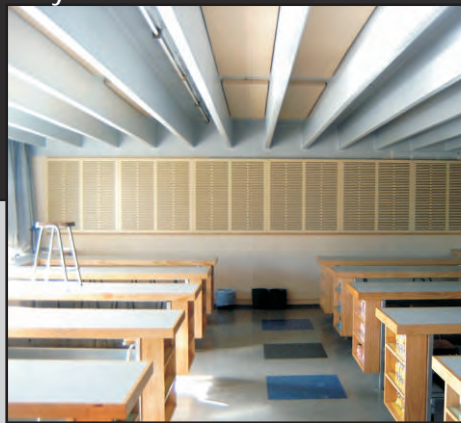

COSMO

Aesthetically pleasing metal panels are available in a range of designs with a framed cavity absorber and finished with your desired colour choice

Tested and proven