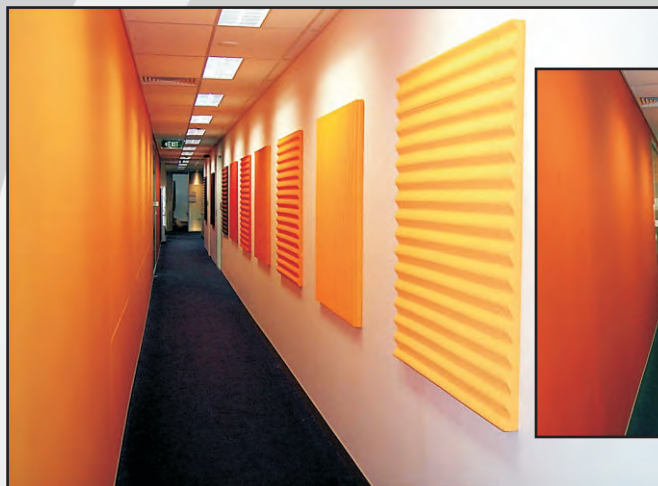

TECHNOLOGY