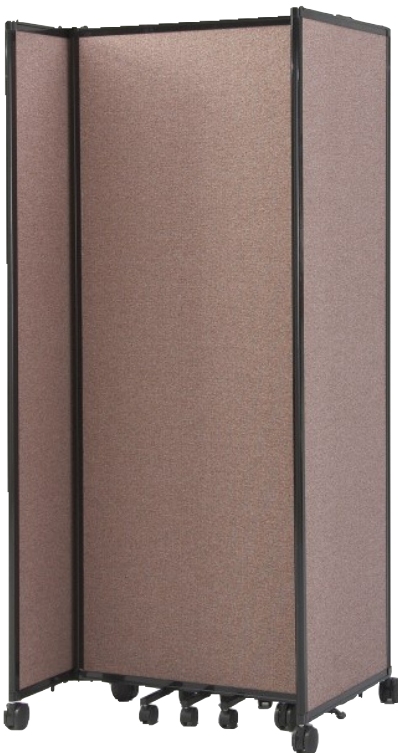

PORTABLE PARTITIONS
— AUSTRALIA —

1300 73 13 97

The Mobile Room Divider 360

The Mobile Room Divider 360° is a high quality portable partition that helps you maximize the use of any space:

- Fibreglass panel construction offers acoustic insulation and sound absorption
- Each room divider panel rotates 360° for infinite configuration possibilities
- Features a fully tackable, noise-reducing surface for posting signage
- Easy to move, fold and store

Key features:

- Non-marking, low profile casters provide low clearance, meaning additional noise reduction and a lower centre of gravity
- No loose parts to lose. The Mobile Room Divider 360° ships fully assembled
- Our patented no-pinch seams between each panel also reduce the possibility of fingers getting pinched
- Elegant extruded aluminium frame which makes it strong yet light
- Features a patented full panel end member giving the mobile partition stability in all configurations
- Comes standard with unit-to-unit connectors to join additional units together to form longer mobile partition walls if required
- Unique transportation lock to hold it in the folded position while moving it from location to location
- Features 3" dual wheel locking casters for secure hold and stability
- The stability of the Mobile Room Divider 360 allows for hanging objects such as artwork, photos, whiteboards etc to allow the partition to become a mobile gallery, information wall or classroom