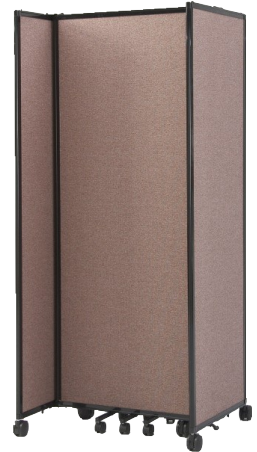

PORTABLE PARTITIONS
— AUSTRALIA —

1300 73 13 97

The Mobile Room Divider 360

The Mobile Room Divider 360° is a high quality portable partition that helps you maximize the use of any space:

- Fibreglass panel construction offers acoustic insulation and sound absorption
- Each room divider panel rotates 360° for infinite configuration possibilities
- Features a fully tackable, noise-reducing surface for posting signage
- Easy to move, fold and store

Key features:

- Non-marking, low profile casters provide low clearance, meaning additional noise reduction and a lower centre of gravity
- No loose parts to lose. The Mobile Room Divider 360° ships fully assembled
- Our patented no-pinch seams between each panel also reduce the possibility of fingers getting pinched
- Elegant extruded aluminium frame which makes it strong yet light
- Features a patented full panel end member giving the mobile partition stability in all configurations
- Comes standard with unit-to-unit connectors to join additional units together to form longer mobile partition walls if required
- Unique transportation lock to hold it in the folded position while moving it from location to location
- Features 3" dual wheel locking casters for secure hold and stability
- The stability of the Mobile Room Divider 360 allows for hanging objects such as artwork, photos, whiteboards etc to allow the partition to become a mobile gallery, information wall or classroom

www.portablepartitions.com.au

1300 73 13 97

info@portablepartitions.com.au

PORTABLE PARTITIONS AUSTRALIA

1300 73 13 97

The Mobile Room Divider 360

Fabric colours

Charcoal Gray