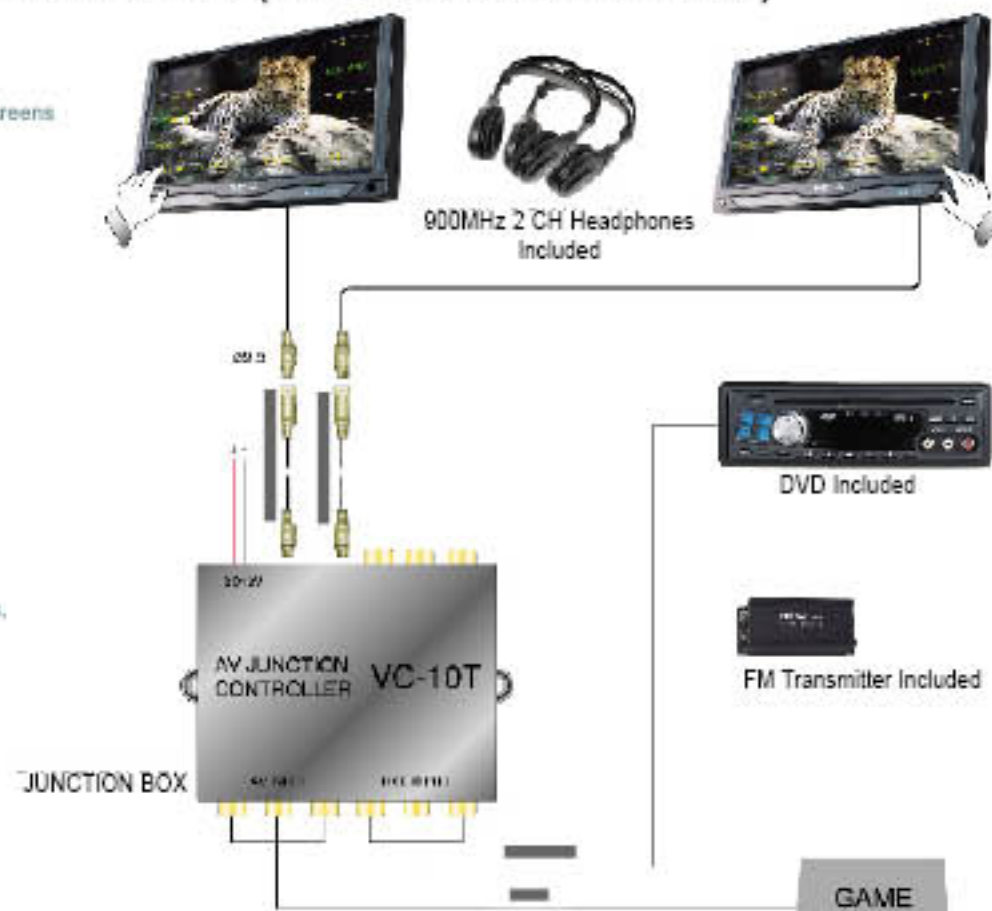

NS-65 (6.5" TOUCH SCREEN SYSTEM) / NS-70 (7" TOUCH SCREEN SYSTEM) INNOVATIVE TOUCH SCREEN CONTROL KIT (TO SUIT EXISTING HEADRESTS)

- 2 x 6.5" or 7" Wide Multi-Controller Touch Screens
- 1 x DVD Player
- 1 x Fm Transmitter
- 2 x RF Wireless Headphones
- 1 x Controller Box

- Two 6.5" Touch Screens
- Controls - DVD Player Function
  - A/V Selection
  - Monitor Menu Function
- Super Bright Screen - 450cd/m²
- Slot Loading DVD, CD, MP3 Player
- A/V Selection allows access to DVD/CD or Separate Games System
- Two Dual Channel Wireless RF Headphones, Add As Many As You Need
- 8 Channel FM Transmitter To Integrate To Your Current Sound System

Simple to use, even for the kids. Each screen operates the DVD system functions. Each screen can view either DVD or AUX source regardless of the other screen. Wireless headphones allow each user to hear their chosen source at the touch of a button, also automatic headphone switch off. Works independently of the existing sound system - leaves the driver free to listen to their own choice of entertainment. Existing FM radio can tune into the system if required.