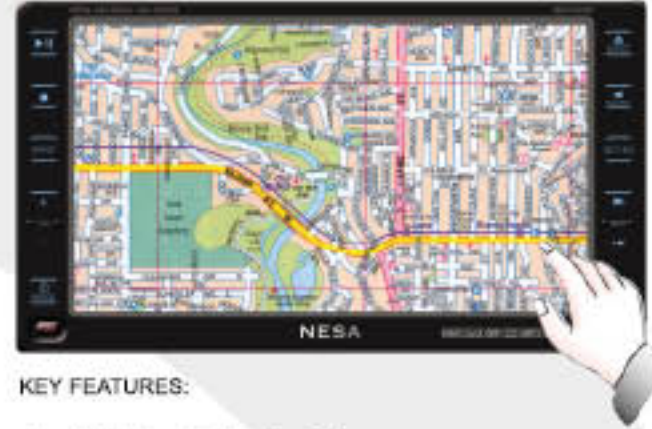

AVN-650

6.5" DOUBLE DIN IN-DASH WITH BUILT-IN
AM/FM, DVD, NAVIGATION

KEY FEATURES:

Award Winning Navigation Software

- 5 Step automatic motorised viewing angle
- Blue black light control buttons
- Touch screen / IR Remote controller
- DVD, VCD, SVCD, CD-R, CD-RW, DVD-R, DVD-RW, JPEG, MPEG3, MPEG4, DIVx
- Electronic anti-shock
- Built-in AM/FM tuner
- Auto memory frequency store / preset scan
- NTSC/PAL compatible monitor
- 50W x 4 High power audio output
- High precision GPS navigation system
- 2 AV Inputs / 1 AUX AV Output
- 400Mhz Processor
- Resolution: 1440 x 234
- Voice and visual route instructions
- Choice of the quickest or the shortest route