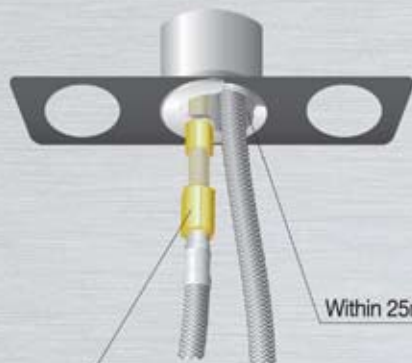

"No need of knocking down wall at all"

The patented fitting enables the water flow to be blocked off existing passage and to be diverted to a new spout.

It gives size flexibility

It allows easy installation under any circumstances

For Other Taps
Need 34mm or bigger hole

Within 25mm

Transforming

Removed one direct connection of the 2 flexible hoses from tap body, to enable all connections to fit into a small hole. Instead, made a water passage through the tap holder fitting and connected the removed flexible hose to it.

This amazing tap fitting and hole-cover caps enable you to convert two handles tap into a single mixer instantly at a minimum cost.

RENO TRANSFORMER

Freestyle Shower

Transform your bathroom Simple and Stylish

RENO TRANSFORMER *Bath Mixer*

Wall Mounted Tap

Specification

- Solid DR Brass and Polished Chrome Finished
- Patented fitting – covers up to 85mm - 320mm of the distance between two handle
- All fitting kits and tools included
- Wall-mounted type only