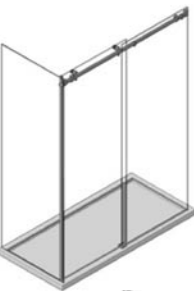

opto™
square