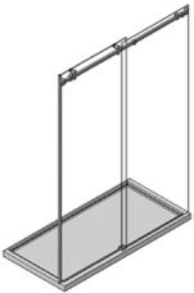

Configurations

opto™
inline