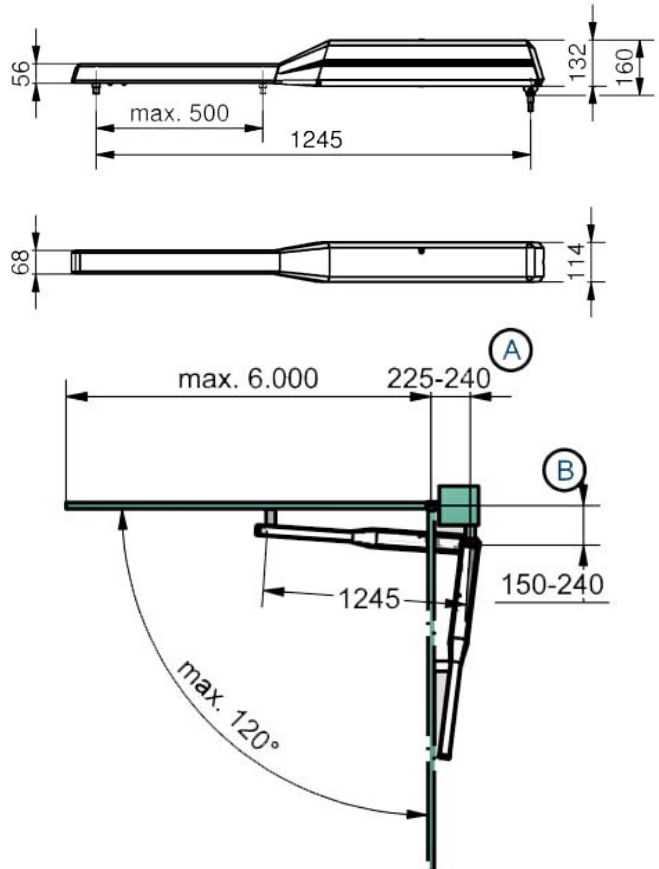

### Electromagnetic Bolt

The electromagnetic bolt E205 is designed to securely lock the swing gate .

The lock is controlled by the MO 36 control panel and can be mounted vertically or horizontally.

The E205 lock is supplied with a high security key to override the lock if necessary.

The bolt is 20 mm in diameter 50 mm long and made of stainless steel.

The lock dimensions are 58 x 92 x 298mm.

**Dimensions: Sentinel KM 400**

**Dimensions: Sentinel KM 600**

<b>Specifications</b>	<b>KM 400</b>	<b>KM 600</b>
Max. length of wing with max.50% wind resistance	4000mm	6000mm
Max. surface area of wing with max.50% wind resistance	10.0sqm	12.0sqm
Max. weight of wing	400kg	500kg
Requires electromagnetic bolt or lock	Yes	Yes
Emergency release at the gate opener	By special key	
<b>Run time:</b> depends on the stroke & the speed selected	12 – 16 secs	24 secs
Max. opening angle	Up to 120°, depending on the mounting dimensions	
External stops required at GATE OPEN position	Yes	Yes
External stops required at GATE CLOSED position	Yes	Yes
Power supply	230V/50Hz	230V/50Hz
Motor voltage	24V dc	24V dc
Duty cycle	50%	50%