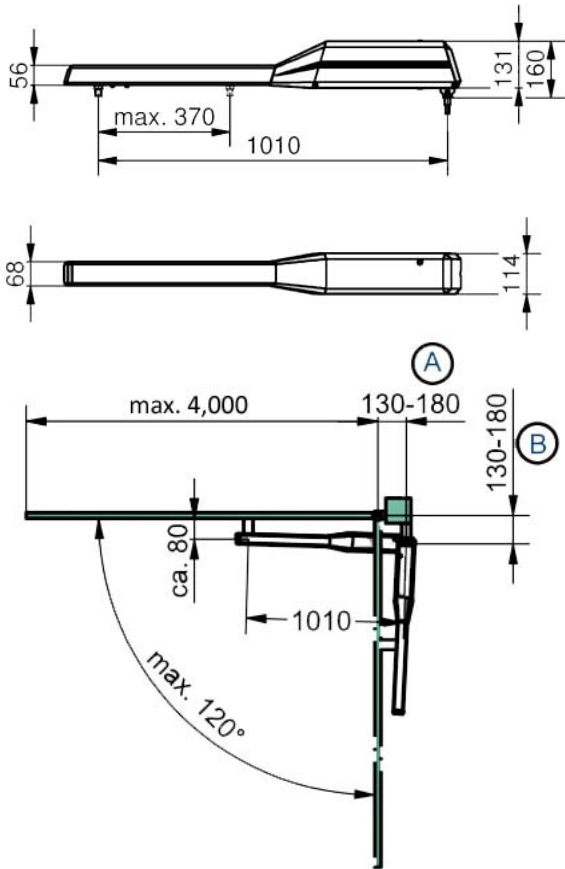

### Electromagnetic Bolt

The electromagnetic bolt E205 is designed to securely lock the swing gate .

The lock is controlled by the MO 36 control panel and can be mounted vertically or horizontally.

The E205 lock is supplied with a high security key to override the lock if necessary.

The bolt is 20 mm in diameter 50 mm long and made of stainless steel.

The lock dimensions are 58 x 92 x 298mm.

**Dimensions: Sentinel KM 400**

**Dimensions: Sentinel KM 600**

<b>Specifications</b>	<b>KM 400</b>	<b>KM 600</b>
Max. length of wing with max.50% wind resistance	4000mm	6000mm
Max. surface area of wing with max.50% wind resistance	10.0sqm	12.0sqm
Max. weight of wing	400kg	500kg
Requires electromagnetic bolt or lock	Yes	Yes
Emergency release at the gate opener	By special key	
<b>Run time:</b> depends on the stroke & the speed selected	12 – 16 secs	24 secs
Max. opening angle	Up to 120°, depending on the mounting dimensions	
External stops required at GATE OPEN position	Yes	Yes
External stops required at GATE CLOSED position	Yes	Yes
Power supply	230V/50Hz	230V/50Hz
Motor voltage	24V dc	24V dc
Duty cycle	50%	50%