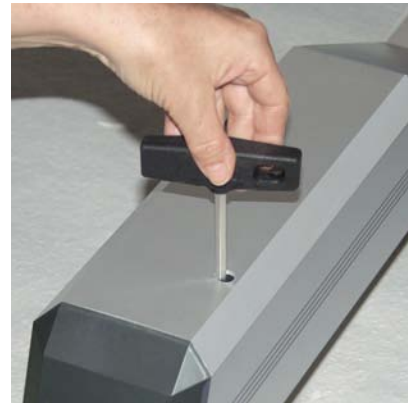

## Sentinel KM

Heavy Duty Linear Swing Gate Opener

The **Sentinel KM** linear swing gate opener is a heavy duty high quality opener manufactured by a company with 35 years experience in the automation field.

With over 50000 boom gates and gate openers installed in 70 countries you are assured of many years of service.

The KM has machined steel gears that drive a gear rack to open and close the gate. German engineering and smart design will ensure a trouble free life.

### Electromagnetic Bolt

The electromagnetic bolt E205 is designed to securely lock the swing gate .

The lock is controlled by the MO 36 control panel and can be mounted vertically or horizontally.

The E205 lock is supplied with a high security key to override the lock if necessary.

The bolt is 20 mm in diameter 50 mm long and made of stainless steel.

The lock dimensions are 58 x 92 x 298mm.

**Dimensions: Sentinel KM 400**

**Dimensions: Sentinel KM 600**

<b>Specifications</b>	<b>KM 400</b>	<b>KM 600</b>
Max. length of wing with max.50% wind resistance	4000mm	6000mm
Max. surface area of wing with max.50% wind resistance	10.0sqm	12.0sqm
Max. weight of wing	400kg	500kg
Requires electromagnetic bolt or lock	Yes	Yes
Emergency release at the gate opener	By special key	
<b>Run time:</b> depends on the stroke & the speed selected	12 – 16 secs	24 secs
Max. opening angle	Up to 120°, depending on the mounting dimensions	
External stops required at GATE OPEN position	Yes	Yes
External stops required at GATE CLOSED position	Yes	Yes
Power supply	230V/50Hz	230V/50Hz
Motor voltage	24V dc	24V dc
Duty cycle	50%	50%