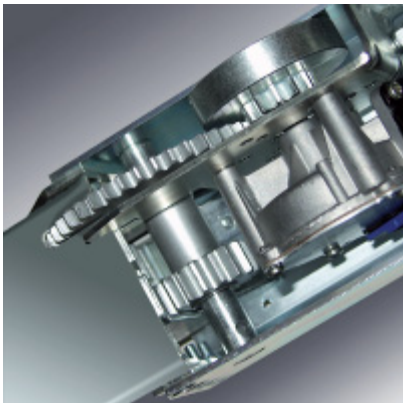

## Sentinel KM

Heavy Duty Linear Swing Gate Opener

The **Sentinel KM** linear swing gate opener is a heavy duty high quality opener manufactured by a company with 35 years experience in the automation field.

With over 50000 boom gates and gate openers installed in 70 countries you are assured of many years of service.

The KM has machined steel gears that drive a gear rack to open and close the gate. German engineering and smart design will ensure a trouble free life.

### Electromagnetic Bolt

The electromagnetic bolt E205 is designed to securely lock the swing gate .

The lock is controlled by the MO 36 control panel and can be mounted vertically or horizontally.

The E205 lock is supplied with a high security key to override the lock if necessary.

The bolt is 20 mm in diameter 50 mm long and made of stainless steel.

The lock dimensions are 58 x 92 x 298mm.

**Dimensions: Sentinel KM 400**

**Dimensions: Sentinel KM 600**

<b>Specifications</b>	<b>KM 400</b>	<b>KM 600</b>
Max. length of wing with max.50% wind resistance	4000mm	6000mm
Max. surface area of wing with max.50% wind resistance	10.0sqm	12.0sqm
Max. weight of wing	400kg	500kg
Requires electromagnetic bolt or lock	Yes	Yes
Emergency release at the gate opener	By special key	
<b>Run time:</b> depends on the stroke & the speed selected	12 – 16 secs	24 secs
Max. opening angle	Up to 120°, depending on the mounting dimensions	
External stops required at GATE OPEN position	Yes	Yes
External stops required at GATE CLOSED position	Yes	Yes
Power supply	230V/50Hz	230V/50Hz
Motor voltage	24V dc	24V dc
Duty cycle	50%	50%