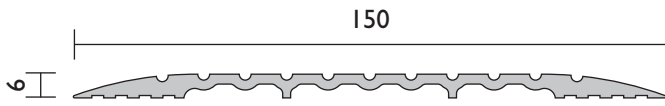

150MM WIDE THRESHOLD PLATES!

The RPI37 is a new low profile, heavy duty aluminium threshold plate. Used in conjunction with Raven door bottom seals to provide an enhanced seal against weather, rain, draughts or smoke infiltration

Key Features

- » Extra wide 150mm plate to suit larger style commercial door frames
- » Available in 1000mm, 1750mm, 2000mm & 3000mm
- » Conforms to Access & Mobility standards
- » Available in hard anodised 25 microns, satin clear (silver)
- » Easy screw fix (screws supplied) or quick fix with builders adhesive

NEW RPI37

The new RPI38 is a heavy duty threshold plate that offers a compliant ramp transition up to 13mm, to suit tiles, carpet or timber flooring at doorways. RPI38 can be used as a ramp border for internal floor matting or be positioned back to back to form a 300mm wide threshold plate.