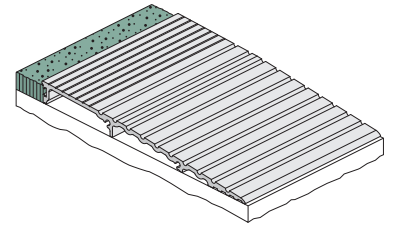

150MM WIDE THRESHOLD PLATES!

The RPI37 is a new low profile, heavy duty aluminium threshold plate. Used in conjunction with Raven door bottom seals to provide an enhanced seal against weather, rain, draughts or smoke infiltration

Key Features

- » Extra wide 150mm plate to suit larger style commercial door frames
- » Available in 1000mm, 1750mm, 2000mm & 3000mm
- » Conforms to Access & Mobility standards
- » Available in hard anodised 25 microns, satin clear (silver)
- » Easy screw fix (screws supplied) or quick fix with builders adhesive

NEW RPI37

The new RPI38 is a heavy duty threshold plate that offers a compliant ramp transition up to 13mm, to suit tiles, carpet or timber flooring at doorways. RPI38 can be used as a ramp border for internal floor matting or be positioned back to back to form a 300mm wide threshold plate.

Key Features

- » Extra wide 150mm ramp threshold plate to suit larger style commercial door frames
- » Available in 1000mm, 1250mm, 2000mm, 2500mm, 3000mm
- » Conforms to Access & Mobility standards
- » Available in hard anodised 25 microns, satin clear (silver)
- » Easy screw fix (screws supplied) or quick fix with builders adhesive