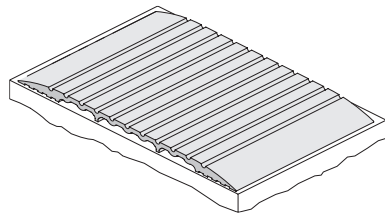

150MM WIDE THRESHOLD PLATES!

The RPI37 is a new low profile, heavy duty aluminium threshold plate. Used in conjunction with Raven door bottom seals to provide an enhanced seal against weather, rain, draughts or smoke infiltration

Key Features

- » Extra wide 150mm plate to suit larger style commercial door frames
- » Available in 1000mm, 1750mm, 2000mm & 3000mm
- » Conforms to Access & Mobility standards
- » Available in hard anodised 25 microns, satin clear (silver)
- » Easy screw fix (screws supplied) or quick fix with builders adhesive

NEW RPI37

The new RPI38 is a heavy duty threshold plate that offers a compliant ramp transition up to 13mm, to suit tiles, carpet or timber flooring at doorways. RPI38 can be used as a ramp border for internal floor matting or be positioned back to back to form a 300mm wide threshold plate.

Key Features

- » Extra wide 150mm ramp threshold plate to suit larger style commercial door frames
- » Available in 1000mm, 1250mm, 2000mm, 2500mm, 3000mm
- » Conforms to Access & Mobility standards
- » Available in hard anodised 25 microns, satin clear (silver)
- » Easy screw fix (screws supplied) or quick fix with builders adhesive