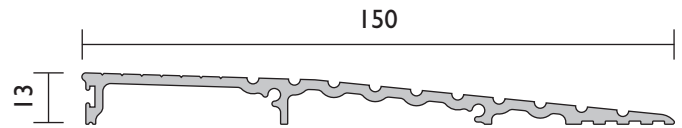

150MM WIDE THRESHOLD PLATES!

The RPI37 is a new low profile, heavy duty aluminium threshold plate. Used in conjunction with Raven door bottom seals to provide an enhanced seal against weather, rain, draughts or smoke infiltration

Key Features

- » Extra wide 150mm plate to suit larger style commercial door frames
- » Available in 1000mm, 1750mm, 2000mm & 3000mm
- » Conforms to Access & Mobility standards
- » Available in hard anodised 25 microns, satin clear (silver)
- » Easy screw fix (screws supplied) or quick fix with builders adhesive

NEW RPI37

The new RPI38 is a heavy duty threshold plate that offers a compliant ramp transition up to 13mm, to suit tiles, carpet or timber flooring at doorways. RPI38 can be used as a ramp border for internal floor matting or be positioned back to back to form a 300mm wide threshold plate.

Key Features

- » Extra wide 150mm ramp threshold plate to suit larger style commercial door frames
- » Available in 1000mm, 1250mm, 2000mm, 2500mm, 3000mm
- » Conforms to Access & Mobility standards
- » Available in hard anodised 25 microns, satin clear (silver)
- » Easy screw fix (screws supplied) or quick fix with builders adhesive