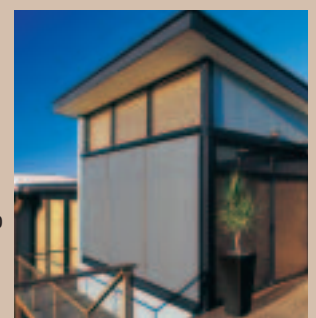

01 THE ISSIROLL

is the ultimate in outdoor window blinds. Sitting external to vertical glass, it stops heat and glare from entering, creating a comfortable internal environment in your home, whilst allowing for the enjoyment of the view. This retractable sunscreen is available in widths up to 4.4m with extensions up to 3.4m and is unobtrusively designed, equipped with a slimline headbox which protects and prolongs the life of the system. The WINDLOC provides the same effective protection for windows but has greater tensioning to minimise flapping and stop rattling in windy areas. The BLACKOUT is also a variation of the Issiroll, but is used internally and fitted with a blackout fabric which is impervious to light, turning day into night at the push of a button. This motorised shade is used wherever complete darkness is needed; ideal for home theatres and bedrooms.