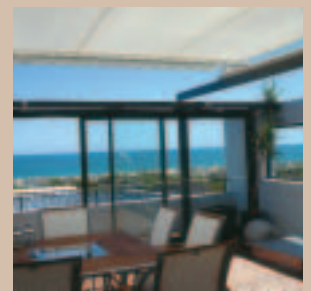

10 ISSEY ODYSSEY

boasts the most innovative awning technology in the world, with its extreme wind resistance and gas operated compression spring system that ensures its fabric is taut, and the motorised operation is smooth and reliable. The ODYSSEY is a retractable roof for conservatories, pergolas, courtyards, glass roofs, open roofs or custom-built structures, and is ideal for large span areas or locations that experience higher wind levels where a folding arm awning wouldn't suffice. The Odyssey is robust, quality shading at its finest and is available in widths up to 16m and extensions up to 5m.