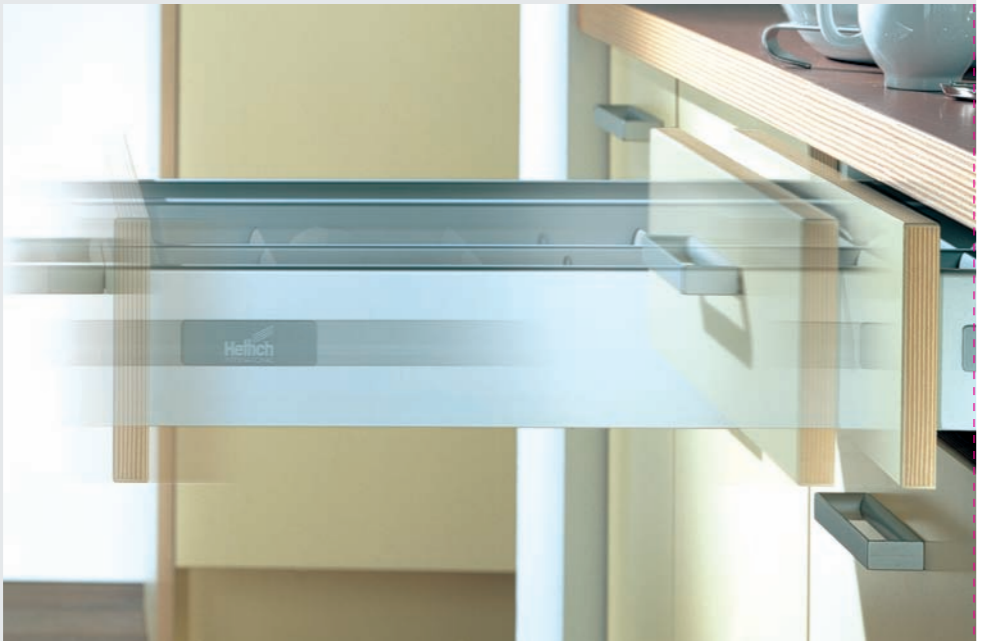

This quality, innovative damping model merges seamlessly with Hettich's overall expertise in furniture fittings. Hettich stands for efficient, ergonomic and organised solutions in the home. Thanks to Silent System, practical storage now also comes with the welcome hush of luxury for total comfort and convenience in your home.

Hettich Australia NSW
1 Hebert Place
Smithfield 2164, Sydney
Free Phone 1800 687 789
Free Fax 1800 150 129
sales@hettich.com.au
www.hettich.com.au

Hettich New Zealand
18 Barmac Place
East Tamaki, Auckland
Free Phone: 0800 4 38 84 24
Free Fax: 0800 73 78 47
sales@hettich.co.nz
www.hettich.co.nz