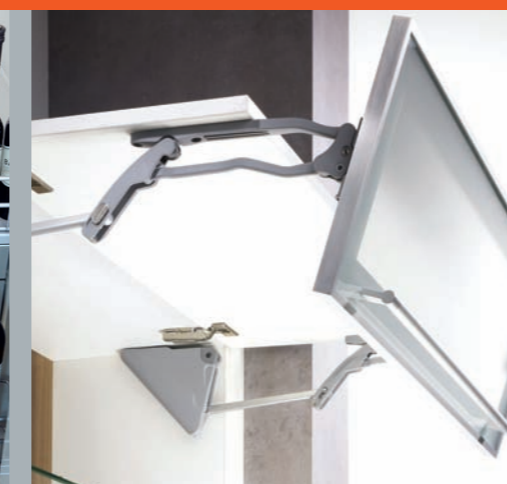

Cargo IQ pull out storage unit

Lift Advanced overhead flap fitting

China and cutlery

InnoTech internal drawer with glass front & OrgaFlag

InnoTech drawer with variable cutlery tray

InnoTech drawer with timber universal organiser