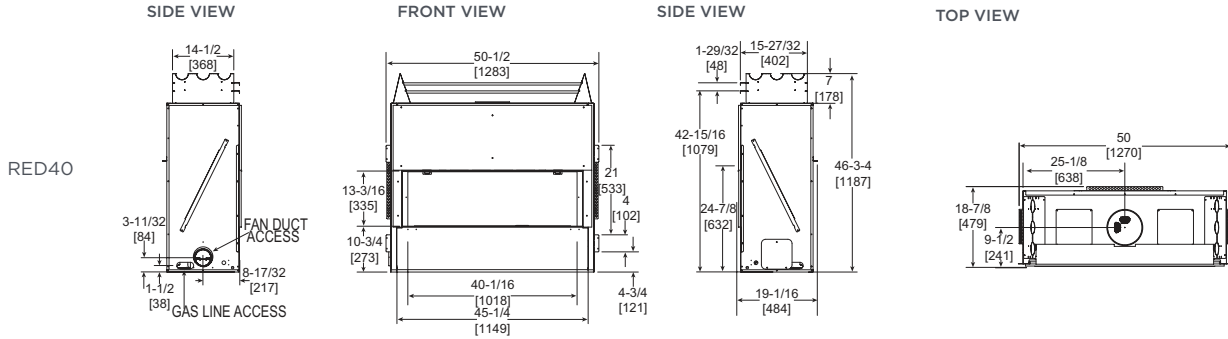

RED SERIES SPECIFICATIONS

MODEL	FRONT WIDTH		BACK WIDTH		HEIGHT		DEPTH		GLASS SIZE	BTU/HOUR INPUT
	UNIT	FRAMING	UNIT	FRAMING	UNIT	FRAMING	UNIT	FRAMING		
RED40	48-1/8	50-1/4	48-1/8	50-1/4	46-3/4	46-3/4	18-3/4	18-1/4	42-1/2 x 17	34,000 (NG), 34,000 (LP)
RED40-ST	48-1/8	50-1/4	48-1/8	50-1/4	46-3/4	46-3/4	18-1/8	17-1/4	42-1/2 x 17	34,000 (NG), 34,000 (LP)
RED60	68-1/8	70-3/8	68-1/8	70-3/8	50-3/4	51	18-1/8	18-1/4	62-1/2 x 21	44,000 (NG), 43,000 (LP)

Dimensions above are in inches. Reference dimensions only. We recommend measuring individual units at installation. Assumes the use of 1/2" Sheetrock. NOTE: Combustible material should not be installed over the face. Make sure you do NOT cover the decorative door opening.

Refer to installation manual for detailed specifications on installing this product. Heat & Glo reserves the right to update units periodically. The flame and ember appearance may vary based on the type of fuel burned and the venting configuration used. Pictures in this brochure are not a true representation of the fireplace and/or flames.

For complete information on this model, please contact us at:

HEAT & GLO

No one builds a better fire

A brand of Hearth & Home Technologies Inc.®

7571 215th Street West, Lakeville, MN 55044

Web: heatnglo.com

Phone: (888) 427-3973 (952) 985-6000

E-mail: info@heatnglo.com

[facebook.com/HeatandGlo](https://www.facebook.com/HeatandGlo)

twitter.com/HeatandGlo

[youtube.com/HeatandGlo](https://www.youtube.com/HeatandGlo)

HNG-1110U-1012

LIMITED LIFETIME WARRANTY*

The strongest in the industry, Heat & Glo provides a limited lifetime warranty on the most important aspects: firebox and heat exchanger.

*For full warranty details, go to www.heatnglo.com.

Fireplace glass and other surfaces get extremely HOT and can cause severe burns if touched. Do not remove the protective safety screen from the front of the glass. Keep a safe distance away. To learn more visit www.fireplaces.com/fireplacesafety