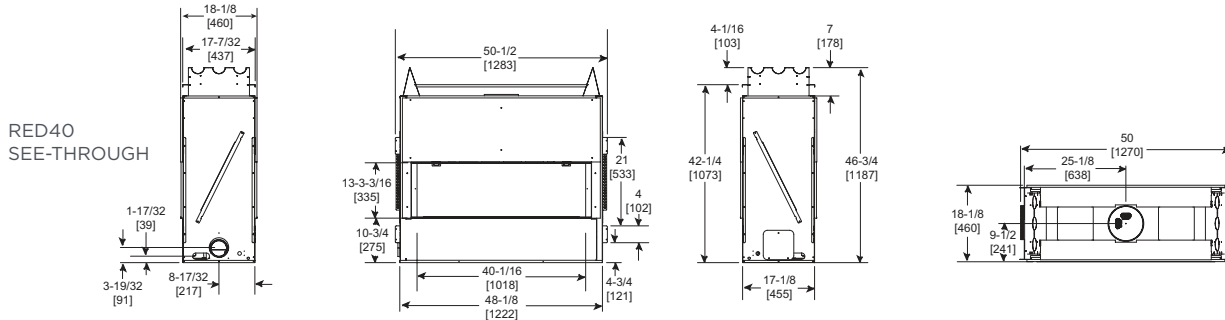

RED SERIES SPECIFICATIONS

MODEL	FRONT WIDTH		BACK WIDTH		HEIGHT		DEPTH		GLASS SIZE	BTU/HOUR INPUT
	UNIT	FRAMING	UNIT	FRAMING	UNIT	FRAMING	UNIT	FRAMING		
RED40	48-1/8	50-1/4	48-1/8	50-1/4	46-3/4	46-3/4	18-3/4	18-1/4	42-1/2 x 17	34,000 (NG), 34,000 (LP)
RED40-ST	48-1/8	50-1/4	48-1/8	50-1/4	46-3/4	46-3/4	18-1/8	17-1/4	42-1/2 x 17	34,000 (NG), 34,000 (LP)
RED60	68-1/8	70-3/8	68-1/8	70-3/8	50-3/4	51	18-1/8	18-1/4	62-1/2 x 21	44,000 (NG), 43,000 (LP)

Dimensions above are in inches. Reference dimensions only. We recommend measuring individual units at installation. Assumes the use of 1/2" Sheetrock. NOTE: Combustible material should not be installed over the face. Make sure you do NOT cover the decorative door opening.

Refer to installation manual for detailed specifications on installing this product. Heat & Glo reserves the right to update units periodically. The flame and ember appearance may vary based on the type of fuel burned and the venting configuration used. Pictures in this brochure are not a true representation of the fireplace and/or flames.

For complete information on this model, please contact us at:

HEAT & GLO

No one builds a better fire

A brand of Hearth & Home Technologies Inc.®

7571 215th Street West, Lakeville, MN 55044

Web: heatnglo.com

Phone: (888) 427-3973 (952) 985-6000

E-mail: info@heatnglo.com

[facebook.com/HeatandGlo](https://www.facebook.com/HeatandGlo)

twitter.com/HeatandGlo

[youtube.com/HeatandGlo](https://www.youtube.com/HeatandGlo)

HNG-1110U-1012

LIMITED LIFETIME WARRANTY*

The strongest in the industry, Heat & Glo provides a limited lifetime warranty on the most important aspects: firebox and heat exchanger.

*For full warranty details, go to www.heatnglo.com.

Fireplace glass and other surfaces get extremely HOT and can cause severe burns if touched. Do not remove the protective safety screen from the front of the glass. Keep a safe distance away. To learn more visit www.fireplaces.com/fireplacesafety