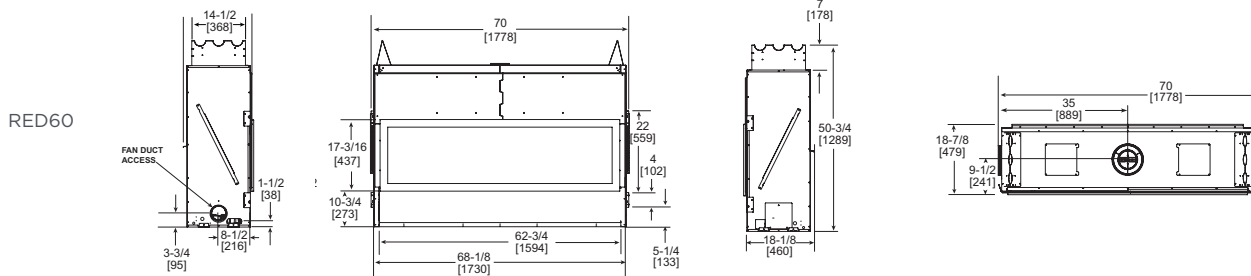

RED SERIES SPECIFICATIONS

MODEL	FRONT WIDTH		BACK WIDTH		HEIGHT		DEPTH		GLASS SIZE	BTU/HOUR INPUT
	UNIT	FRAMING	UNIT	FRAMING	UNIT	FRAMING	UNIT	FRAMING		
RED40	48-1/8	50-1/4	48-1/8	50-1/4	46-3/4	46-3/4	18-3/4	18-1/4	42-1/2 x 17	34,000 (NG), 34,000 (LP)
RED40-ST	48-1/8	50-1/4	48-1/8	50-1/4	46-3/4	46-3/4	18-1/8	17-1/4	42-1/2 x 17	34,000 (NG), 34,000 (LP)
RED60	68-1/8	70-3/8	68-1/8	70-3/8	50-3/4	51	18-1/8	18-1/4	62-1/2 x 21	44,000 (NG), 43,000 (LP)

Dimensions above are in inches. Reference dimensions only. We recommend measuring individual units at installation. Assumes the use of 1/2" Sheetrock. NOTE: Combustible material should not be installed over the face. Make sure you do NOT cover the decorative door opening.

Refer to installation manual for detailed specifications on installing this product. Heat & Glo reserves the right to update units periodically. The flame and ember appearance may vary based on the type of fuel burned and the venting configuration used. Pictures in this brochure are not a true representation of the fireplace and/or flames.

For complete information on this model, please contact us at:

HEAT & GLO

No one builds a better fire

A brand of Hearth & Home Technologies Inc.®

7571 215th Street West, Lakeville, MN 55044

Web: heatnglo.com

Phone: (888) 427-3973 (952) 985-6000

E-mail: info@heatnglo.com

[facebook.com/HeatandGlo](https://www.facebook.com/HeatandGlo)

twitter.com/HeatandGlo

[youtube.com/HeatandGlo](https://www.youtube.com/HeatandGlo)

HNG-1110U-1012

LIMITED LIFETIME WARRANTY*

The strongest in the industry, Heat & Glo provides a limited lifetime warranty on the most important aspects: firebox and heat exchanger.

*For full warranty details, go to www.heatnglo.com.

Fireplace glass and other surfaces get extremely HOT and can cause severe burns if touched. Do not remove the protective safety screen from the front of the glass. Keep a safe distance away. To learn more visit www.fireplaces.com/fireplacesafety