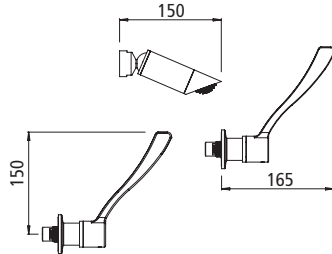

LEVA 150MM RECESSED WALL SET WITH SP262 DELUXE SHOWER ROSE

LEV150316 Ceramic Disc
LJV150316 Jumper Valve
Contra-rotating levers

WELS 3 Star (7.7 lpm) water efficiency rating supplied as standard.