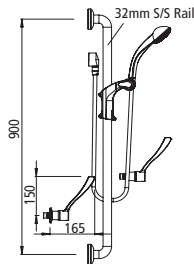

LEVA 150MM RECESS WALL SET HAND HELD SHOWER AND 1.5M HOSE WITH 900MM STAINLESS STEEL GRAB RAIL AND ADJUSTABLE HEIGHT SHOWER HEAD HOLDER

LEV150364 Ceramic Disc
LJV150364 Jumper Valve
Contra-rotating levers

WELS 3 Star (7.7 lpm) water efficiency rating supplied as standard.