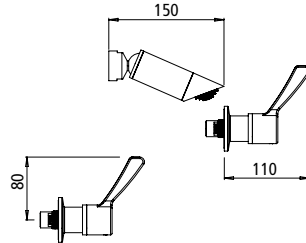

## LEVA 80MM RECESS WALL SET WITH SPC110 SWIVEL AERATED SPOUT

**LEV80315** Ceramic Disc

**LJV80315** Jumper Valve

Contra-rotating levers

*WELS 3 Star (7.7 lpm) water efficiency rating supplied as standard.  
Also available in 2 (9.1 lpm) 5 (5.6 lpm) Star ratings*