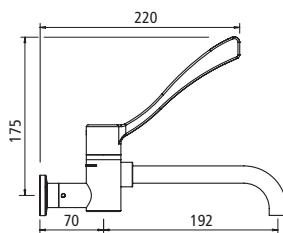

LEVA 150MM TYPE 56 WALL MOUNTED MIXING SET

LEV150420 Ceramic Disc
LJV150420 Jumper Valve
Contra-rotating levers

*WELS 3 Star (7.7 lpm) water efficiency rating supplied as standard.
Also available in 2 (9.1 lpm) 5 (5.6 lpm) Star ratings*