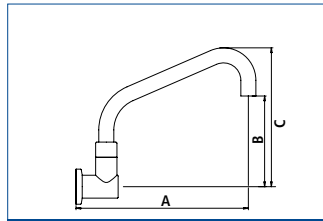

Cache Wall Standard Swivel Spout

	A	B	C
SPC110	220	95	175
SPC111	270	135	215
SPC112	340	160	235
SPC115 *	*	*	*