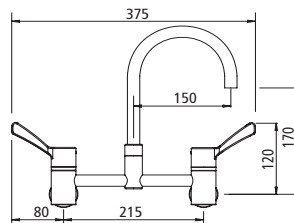

LEVA 80MM TYPE 51 WALL MOUNTED MIXING SET WITH SPC020 SWIVEL AERATED SPOUT

LEV80402 Ceramic Disc

LJV80402 Jumper Valve

Contra-rotating levers

*WELS 3 Star (7.7 lpm) water efficiency rating supplied as standard.
Also available in 2 (9.1 lpm) 5 (5.6 lpm) Star ratings*