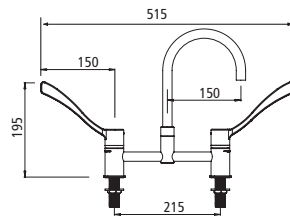

LEVA 150MM TYPE 50 HOB MOUNTED MIXING SET WITH SPC020 SWIVEL AERATED SPOUT

LEV150401 Ceramic Disc
LJV150401 Jumper Valve
Contra-rotating levers

*WELS 3 Star (7.7 lpm) water efficiency rating supplied as standard.
Also available in 2 (9.1 lpm) 5 (5.6 lpm) Star ratings*