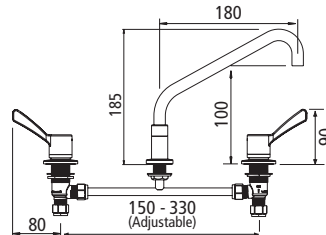

LEVA 80MM SINK SET WITH SPC010 SWIVEL AERATED SPOUT

- **LEV80307** Ceramic Disc
- **LJV80307** Jumper Valve
- Contra-rotating levers

*WELS 3 Star (7.7 lpm) water efficiency rating supplied as standard.
Also available in 2 (9.1 lpm) 5 (5.6 lpm) Star ratings*