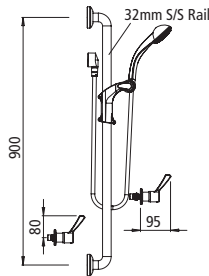

LEVA 80MM RECESS WALL SET HAND HELD SHOWER AND 1.5M HOSE WITH 900MM STAINLESS STEEL GRAB RAIL AND ADJUSTABLE HEIGHT SHOWER HEAD HOLDER

LEV80364 Ceramic Disc

LJV80364 Jumper Valve

Contra-rotating levers

WELS 3 Star (7.7 lpm) water efficiency rating supplied as standard.