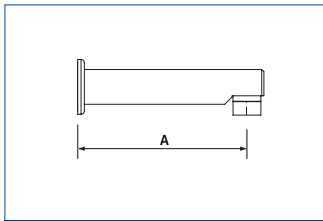

WALL MOUNTED OPTIONS

Cache Wall Fixed Bath Spout

	A		
SPC201	155		
SPC202	180		
SPC203	205		
SPC205 *	*