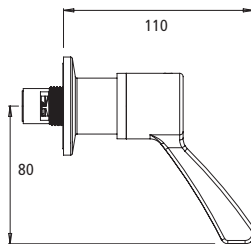

LEVA 80MM RECESS ADAPTOR

- **LEV80308** Ceramic Disc *Specify Cold, Warm or Hot when ordering*
- **LJV80308** Jumper Valve *Specify Cold, Warm or Hot when ordering*