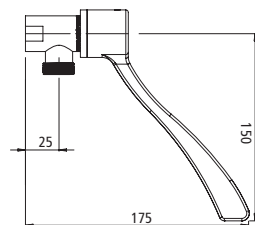

LEVA 150MM WASHING MACHINE TAP

- **LEV150313** Ceramic Disc *Specify Cold, Warm or Hot when ordering*
- **LJV150313** Jumper Valve *Specify Cold, Warm or Hot when ordering*