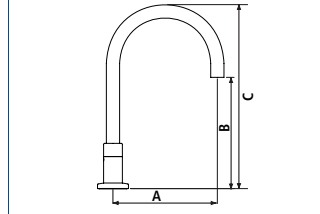

Cache Hob Curved Swivel Spout

	A	B	C
SPC020	150	150	265
SPC021	150	235	350
SPC025 *	150	*	*
SPC026	200	125	265
SPC027 *	200	*	*