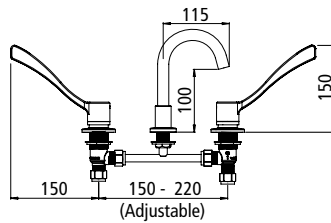

LEVA 150MM BASIN SET WITH SPC001 FIXED AERATED SPOUT

- **LEV150306** Ceramic Disc
- **LJV150306** Jumper Valve
- Contra-rotating levers

*WELS 3 Star (7.7 lpm) water efficiency rating supplied as standard.
Also available in 2 (9.1 lpm) 5 (5.6 lpm) Star ratings*