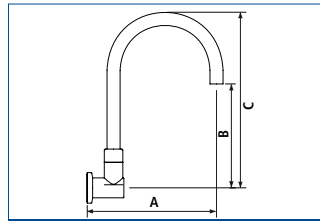

Cache Wall Curved Swivel Spout

	A	B	C
SPC120	190	145	225
SPC121	190	225	340
SPC125 *	190	*	*
SPC126	240	115	260
SPC127 *	250	*	*