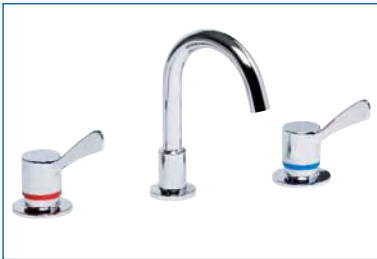

LEVA 80MM BASIN SET WITH SPC001 FIXED AERATED SPOUT

- **LEV80306** Ceramic Disc
- **LJV80306** Jumper Valve
- Contra-rotating levers

*WELS 3 Star (7.7 lpm) water efficiency rating supplied as standard.
Also available in 2 (9.1 lpm) 5 (5.6 lpm) Star ratings*