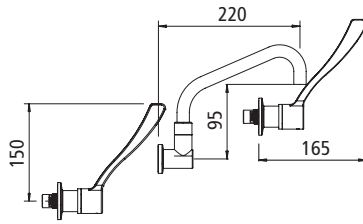

LEVA 150 SERIES

LEVA 150MM RECESS WALL SET WITH SPC110 SWIVEL AERATED SPOUT

LEV150315 Ceramic Disc
LJV150315 Jumper Valve
Contra-rotating levers

*WELS 3 Star (7.7 lpm) water efficiency rating supplied as standard.
Also available in 2 (9.1 lpm) 5 (5.6 lpm) Star ratings*