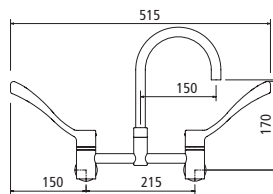

LEVA 150MM TYPE 51 WALL MOUNTED MIXING SET WITH SPC020 SWIVEL AERATED SPOUT

LEV150402 Ceramic Disc
LJV150402 Jumper Valve
Contra-rotating levers

*WELS 3 Star (7.7 lpm) water efficiency rating supplied as standard.
Also available in 2 (9.1 lpm) 5 (5.6 lpm) Star ratings*