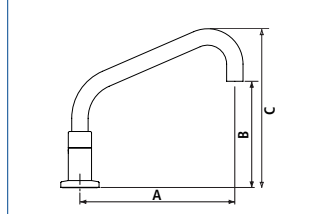

Cache Hob Standard Swivel Spout

	A	B	C
SPC010	180	100	185
SPC011	230	145	225
SPC012	300	165	245
SPC015 *	*	*	*