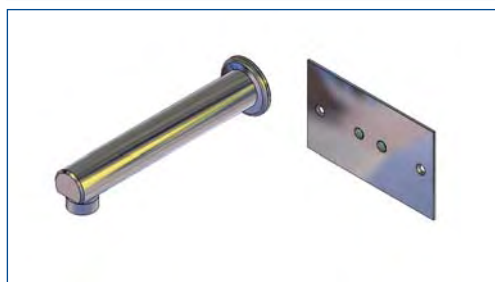

THE ENMATIC SERIES OF SENSOR ACTIVATED TAPWARE HELPS MINIMISE CROSS CONTAMINATION

- Hygienic, no-touch activation
- Water efficient - WELS registered
- Wave on - wave off provides hands-free user control
- Various spout options available
- On-demand, sensor activated options available for both wall or basin fixings

For more information and product brochures call 1300 369 273 (1300 ENWARE) or visit www.enware.com.au • email: info@enware.com.au