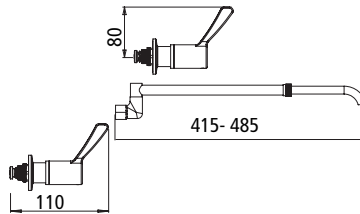

LEVA 80MM RECESS WALL SET WITH SP251 EXTENDABLE LAUNDRY ARM

LEV80347 Ceramic Disc

LJV80347 Jumper Valve

Contra-rotating levers

*WELS 3 Star (7.7 lpm) water efficiency rating supplied as standard.
Also available in 2 (9.1 lpm) 5 (5.6 lpm) Star ratings*