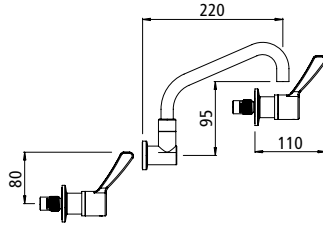

LEVA 80 SERIES

LEVA 80MM RECESS WALL SET WITH SPC110 SWIVEL AERATED SPOUT

LEV80315 Ceramic Disc

LJV80315 Jumper Valve

Contra-rotating levers

*WELS 3 Star (7.7 lpm) water efficiency rating supplied as standard.
Also available in 2 (9.1 lpm) 5 (5.6 lpm) Star ratings*