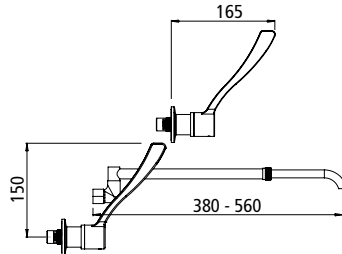

LEVA 150MM RECESS WALL SET WITH SP251 EXTENDABLE LAUNDRY ARM

LEV150347 Ceramic Disc
LJV150347 Jumper Valve
Contra-rotating levers

*WELS 3 Star (7.7 lpm) water efficiency rating supplied as standard.
Also available in 2 (9.1 lpm) 5 (5.6 lpm) Star ratings*