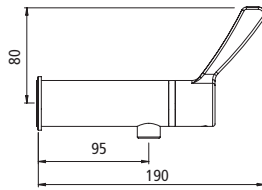

LEVA 80 SERIES

LEVA 80MM BIB COCK - FEMALE 15MM

- **LEV80301F** Ceramic Disc *Specify Cold, Warm or Hot when ordering*
- **LJV80301F** Jumper Valve *Specify Cold, Warm or Hot when ordering*

*WELS 3 Star (7.7 lpm) water efficiency rating supplied as standard.
Also available in 2 (9.1 lpm) 5 (5.6 lpm) Star ratings*