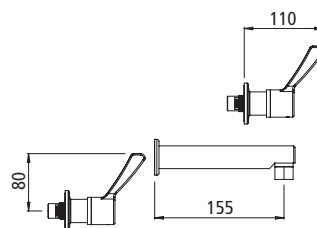

LEVA 80MM RECESS WALL SET WITH SPC201 DELUXE FIXED AERATED BATH SPOUT

- **LEV80314** Ceramic Disc
- **LJV80314** Jumper Valve
- Contra-rotating levers