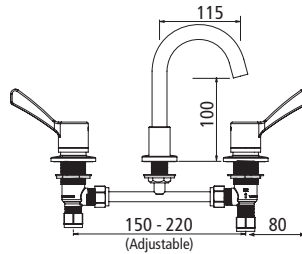

LEVA 80MM BASIN SET WITH SPC001 FIXED AERATED SPOUT

- **LEV80306** Ceramic Disc
- **LJV80306** Jumper Valve
- Contra-rotating levers

*WELS 3 Star (7.7 lpm) water efficiency rating supplied as standard.
Also available in 2 (9.1 lpm) 5 (5.6 lpm) Star ratings*