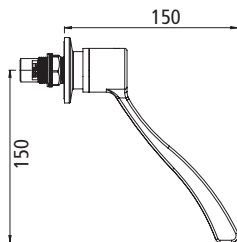

## LEVA 150MM PILLAR COCK 15MM

- LEV150302** Ceramic Disc *Specify Cold, Warm or Hot when ordering*
- LJV150302** Jumper Valve *Specify Cold, Warm or Hot when ordering*

*WELS 3 Star (7.7 lpm) water efficiency rating supplied as standard.  
Also available in 2 (9.1 lpm) 5 (5.6 lpm) Star ratings*

## LEVA 150MM BASIN SET WITH SPC001 FIXED AERATED SPOUT

- LEV150306** Ceramic Disc
- LJV150306** Jumper Valve
- Contra-rotating levers

*WELS 3 Star (7.7 lpm) water efficiency rating supplied as standard.  
Also available in 2 (9.1 lpm) 5 (5.6 lpm) Star ratings*

## LEVA 150MM SINK SET WITH SPC010 SWIVEL AERATED SPOUT

- LEV150307** Ceramic Disc
- LJV150307** Jumper Valve
- Contra-rotating levers

*WELS 3 Star (7.7 lpm) water efficiency rating supplied as standard.  
Also available in 2 (9.1 lpm) 5 (5.6 lpm) Star ratings*