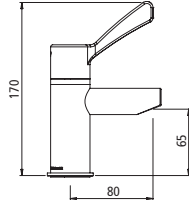

LEVA 80MM PILLAR COCK 15MM

- **LEV80302** Ceramic Disc *Specify Cold, Warm or Hot when ordering*
- **LJV80302** Jumper Valve *Specify Cold, Warm or Hot when ordering*

*WELS 3 Star (7.7 lpm) water efficiency rating supplied as standard.
Also available in 2 (9.1 lpm) 5 (5.6 lpm) Star ratings*