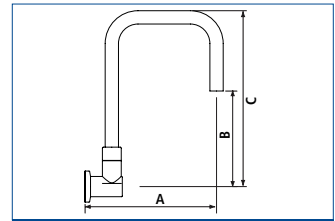

Cache Wall Square Swivel Spout

	A	B	C
SPC140	190	135	250
SPC145 *	*	*	*