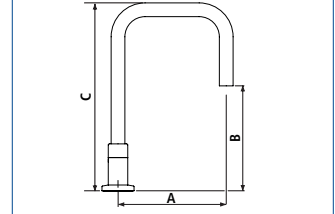

Cache Hob Square Swivel Spout

	A	B	C
SPC040	150	145	260
SPC045 *	*	*	*