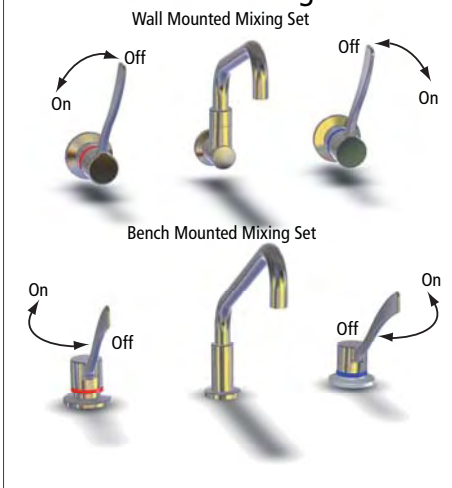

1/4 Turn Contra-Rotating Handles