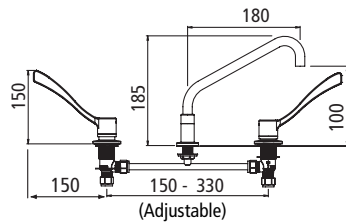

LEVA 150MM SINK SET WITH SPC010 SWIVEL AERATED SPOUT

- **LEV150307** Ceramic Disc
- **LJV150307** Jumper Valve
- Contra-rotating levers

*WELS 3 Star (7.7 lpm) water efficiency rating supplied as standard.
Also available in 2 (9.1 lpm) 5 (5.6 lpm) Star ratings*