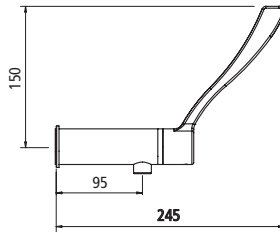

LEVA 150 SERIES

LEVA 150MM BIB COCK - FEMALE 15MM

- **LEV150301F** Ceramic Disc *Specify Cold, Warm or Hot when ordering*
- **LJV150301F** Jumper Valve *Specify Cold, Warm or Hot when ordering*

*WELS 3 Star (7.7 lpm) water efficiency rating supplied as standard.
Also available in 2 (9.1 lpm) 5 (5.6 lpm) Star ratings*