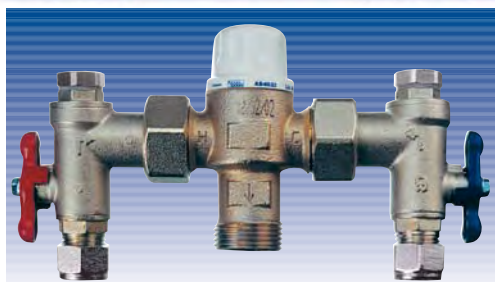

TWO OF ENWARE'S BROAD RANGE OF INNOVATIVE SPECIALIST PRODUCTS

AQUABLEND. THE SAFEST WAY TO MIX WATER TO A PRE-SET TEMPERATURE.

Aquablend high-performance Thermostatic Mixing Valves are the only TMVs designed and manufactured in Australia and are supported by more than seven decades of Enware's experience and expertise.

Aquablend is the proven solution for showers, baths, and basins – especially where there are young children, elderly or disabled people.