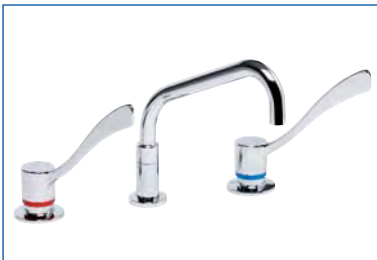

LEVA 150MM SINK SET WITH SPC010 SWIVEL AERATED SPOUT

- **LEV150307** Ceramic Disc
- **LJV150307** Jumper Valve
- Contra-rotating levers

*WELS 3 Star (7.7 lpm) water efficiency rating supplied as standard.
Also available in 2 (9.1 lpm) 5 (5.6 lpm) Star ratings*