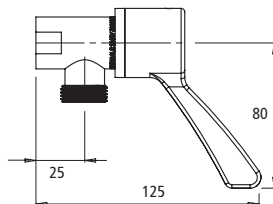

LEVA 80MM WASHING MACHINE TAP

- **LEV80313** Ceramic Disc *Specify Cold, Warm or Hot when ordering*
- **LJV80313** Jumper Valve *Specify Cold, Warm or Hot when ordering*