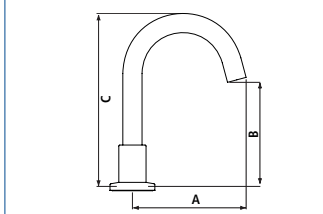

SPECIFY AN OUTLET SIZE AND SHAPE TO SUIT YOUR APPLICATION

Enware has a wide range of spout options available and because we manufacture here in Australia we can also customise sizes and shapes for you. Below are a selection of the most common shapes and sizes available.

When ordering your LEVA tapware set please specify your preferred spout code and description.

For more spout and outlet options please refer to Enware's Outlets brochure or contact your Enware representative.

BENCH MOUNTED OPTIONS

Cache Curved Basin Spout

	A	B	C
SPC001 Fixed Outlet	115	100	175
SPC002 Swivel Outlet	115	120	195