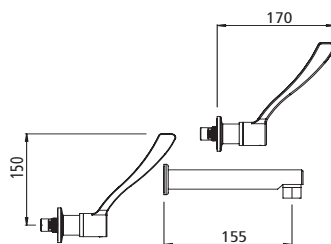

LEVA 150MM RECESS WALL SET WITH SPC201 DELUXE FIXED AERATED BATH SPOUT

- **LEV150314** Ceramic Disc
- **LJV150314** Jumper Valve
- Contra-rotating levers