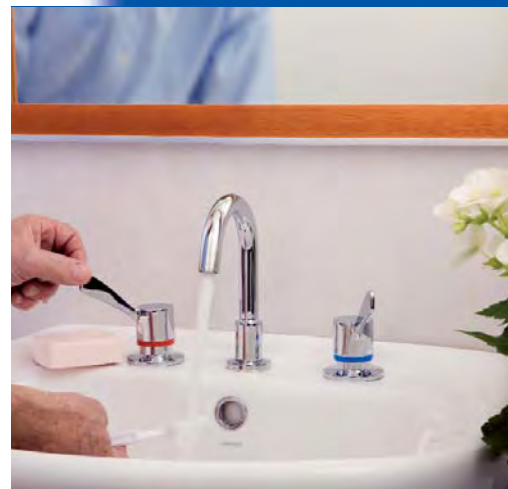

**STYLISH  
ERGONOMIC  
DESIGNED  
LEVA  
TAPWARE  
IMPROVES  
HYGIENE  
WITH  
SUPERIOR  
STRENGTH**

Lever Action Tapware

# LEVA HELPS REDUCE THE RISK OF CROSS CONTAMINATION

In hospitals, medical and food applications cross infection control is critical. The stylish Leva150 reduces the risk of cross contamination when hand washing, through easy elbow operation. These critical applications also require tapware that is durable and reliable. The Leva range incorporates a unique handle fixing to provide superior strength and longevity in these critical health environments.