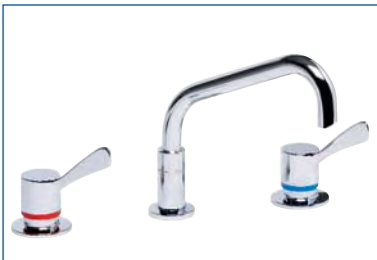

LEVA 80MM SINK SET WITH SPC010 SWIVEL AERATED SPOUT

- **LEV80307** Ceramic Disc
- **LJV80307** Jumper Valve
- Contra-rotating levers

*WELS 3 Star (7.7 lpm) water efficiency rating supplied as standard.
Also available in 2 (9.1 lpm) 5 (5.6 lpm) Star ratings*