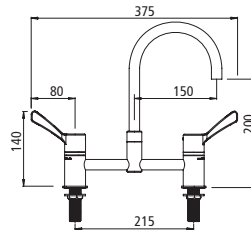

LEVA 80MM TYPE 50 HOB MOUNTED MIXING SET WITH SPC020 SWIVEL AERATED SPOUT

LEV80401 Ceramic Disc

LJV80401 Jumper Valve

Contra-rotating levers

*WELS 3 Star (7.7 lpm) water efficiency rating supplied as standard.
Also available in 2 (9.1 lpm) 5 (5.6 lpm) Star ratings*