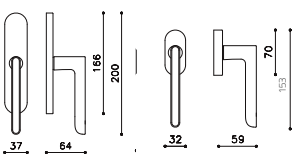

Lucy

Patricia Urquiola 2013

Photographed on low rose

M231R

C231R - fixed window slider

K231R - operational window handle

		51	Escutcheon - Studio Olivari Specification Code + Finish 1191E - European Style 11910 - Australian Style
		17	
		13	Verona - Studio Olivari Specification Code + Finish H107S - snib only H107V6 - privacy snib & eRelease H107F6 - indicating snib & eRelease
		34	
		13	Link - Piero Lissoni Specification Code + Finish H200S - snib only H200V6 - privacy snib & eRelease H200F6 - indicating snib & eRelease
		32	

material/brass

CR bright chrome

SC satin chrome

- Single piece rose with torsion springs & a lifetime spring back warranty
- Suitable for all European & Australian fire & non fire rated mortice locks & tube latches
- 100% made in Italy by Olivari for over 100 years, brought to by Bellevue for over 30 years
- This handle and its accessories are available on the "L" low profile rose range. See page 19 for details