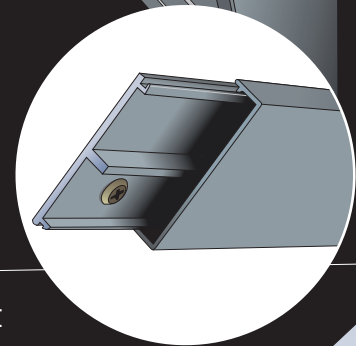

Specifications

Supaslat™ - internal rib for extra strength

DIMENSIONS

Aluminium Extrusion -

- 50 x 10 x 1.2mm
- 75 x 15 x 1.7mm

Variable spacings - Rescode compliant
B22 & A15 "overlooking" 10 - 50mm spacings
50% up to 90% privacy/blockout

New Louvre System
Beautiful sleek lines with NO WELDS
50 x 10 x 1.2mm
75 x 15 x 1.7mm
50 x 1.2mm elliptical
100mm x 1.7mm elliptical

Handrails

MetalART Industries Pty Ltd

Unit 2/224 - 226 Settlement Road
Thomastown Vic. Australia 3074
P: 9464 6880 F: 9464 6185
E: admin@metalartindustries.com.au