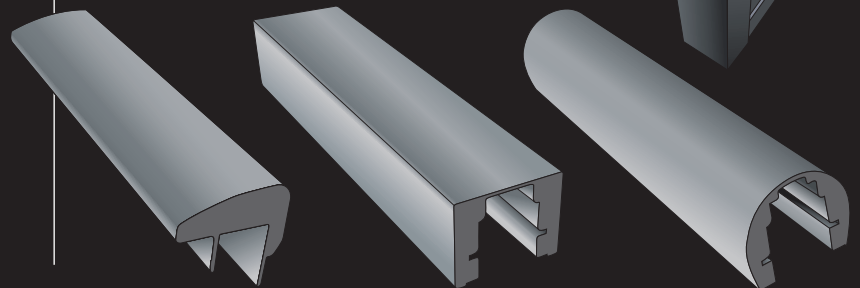

Specifications

Supaslat™ - internal rib for extra strength

DIMENSIONS

Aluminium Extrusion -

- 50 x 10 x 1.2mm
- 75 x 15 x 1.7mm

Variable spacings - Rescode compliant
B22 & A15 "overlooking" 10 - 50mm spacings
50% up to 90% privacy/blockout

New Louvre System
Beautiful sleek lines with NO WELDS
50 x 10 x 1.2mm
75 x 15 x 1.7mm
50 x 1.2mm elliptical
100mm x 1.7mm elliptical

Handrails

MetalART Industries Pty Ltd

Unit 2/224 - 226 Settlement Road
Thomastown Vic. Australia 3074
P: 9464 6880 F: 9464 6185
E: admin@metalartindustries.com.au